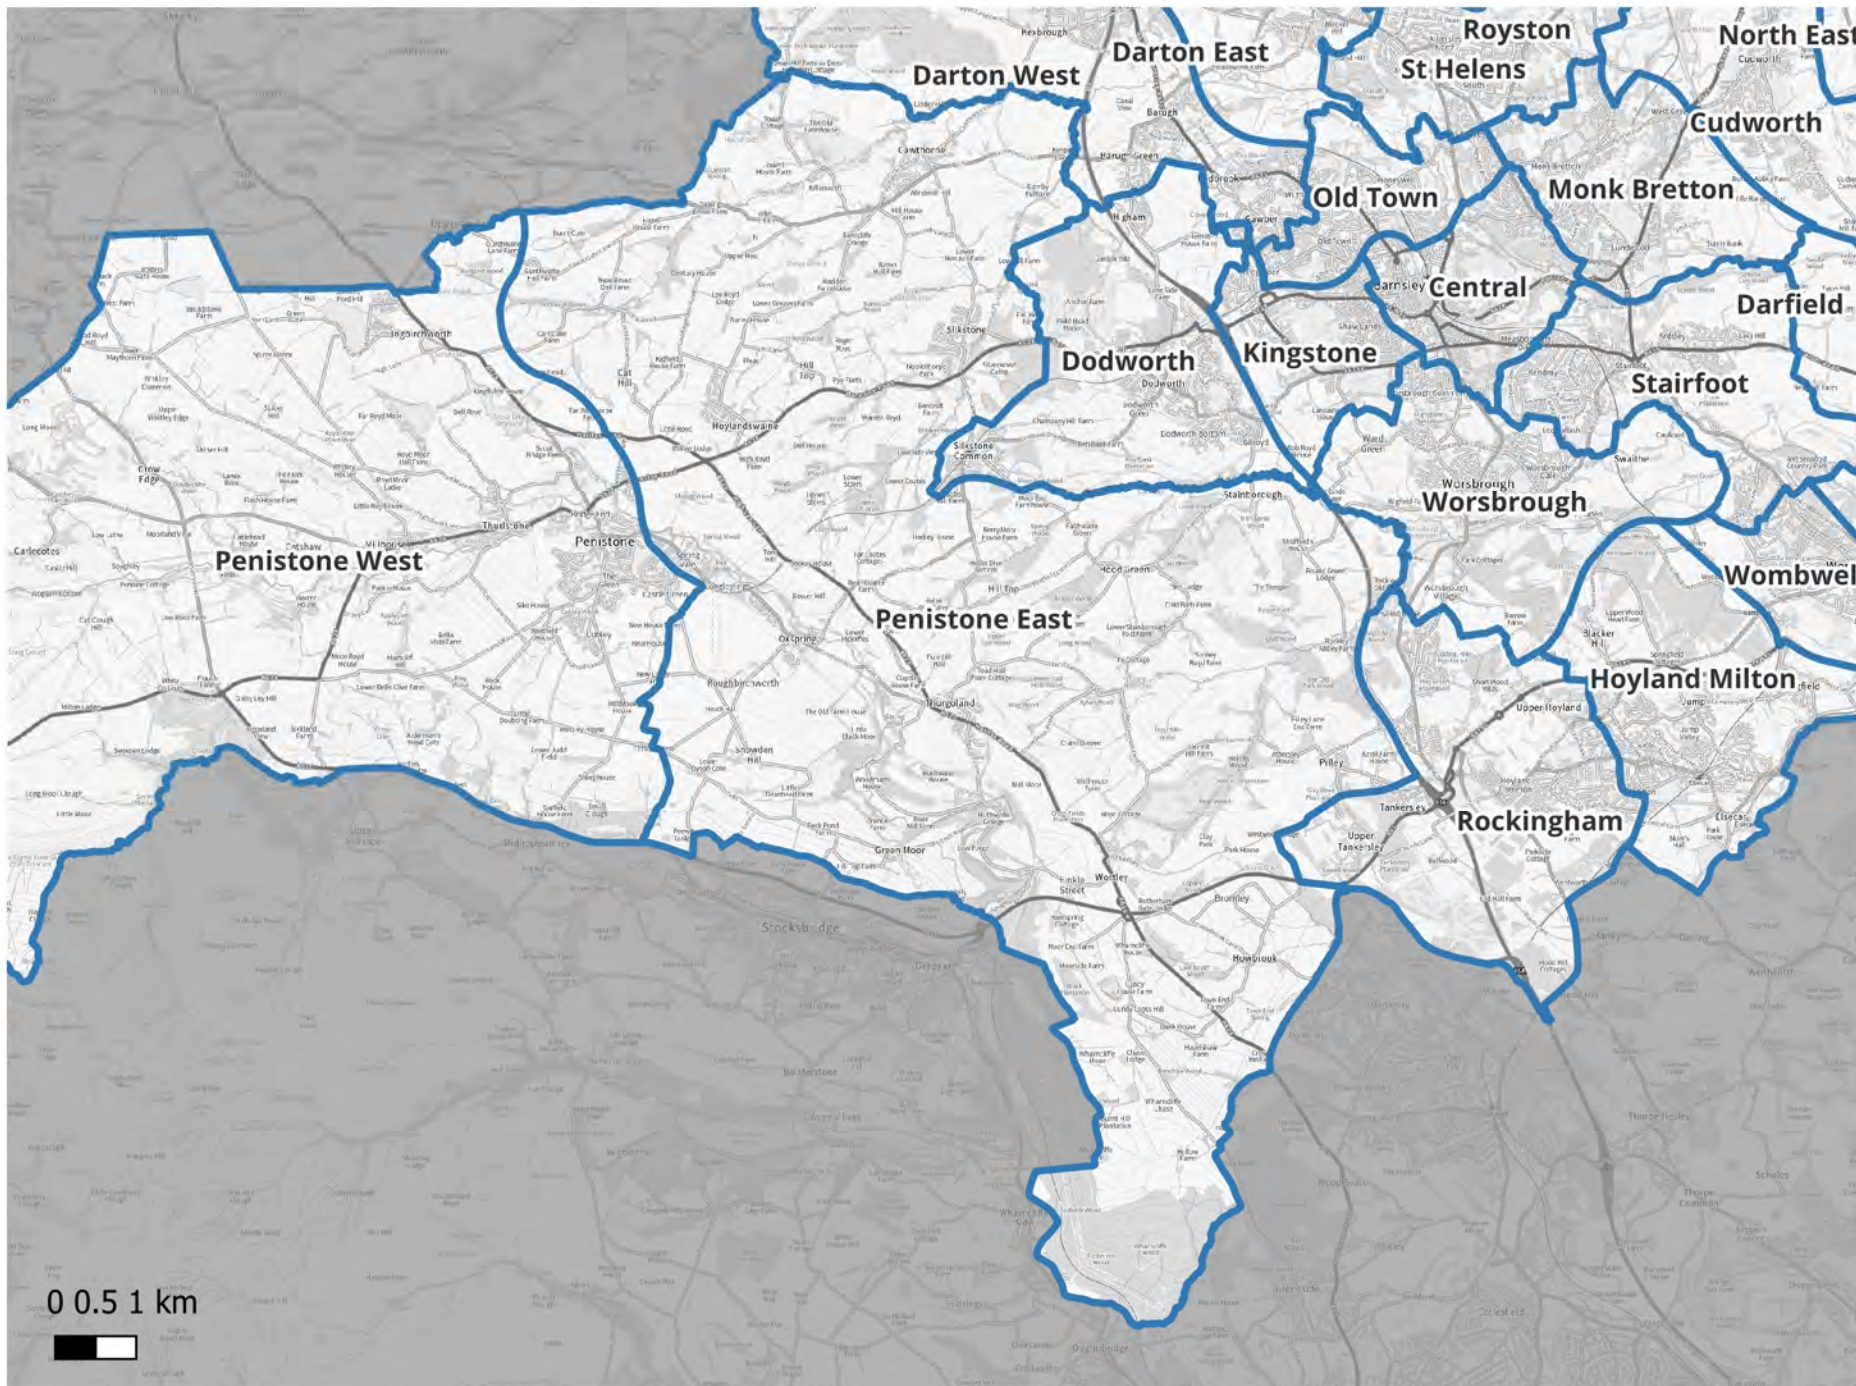

Barnsley Council Ward Boundary Review Draft Proposal 1- Old Town

Date: 02/01/2024
Scale: 1: 13920.

© Crown Copyright &
Database Rights (2024).
AC0000851104.

Barnsley Council Ward Boundary Review Draft Proposal 1- Penistone East