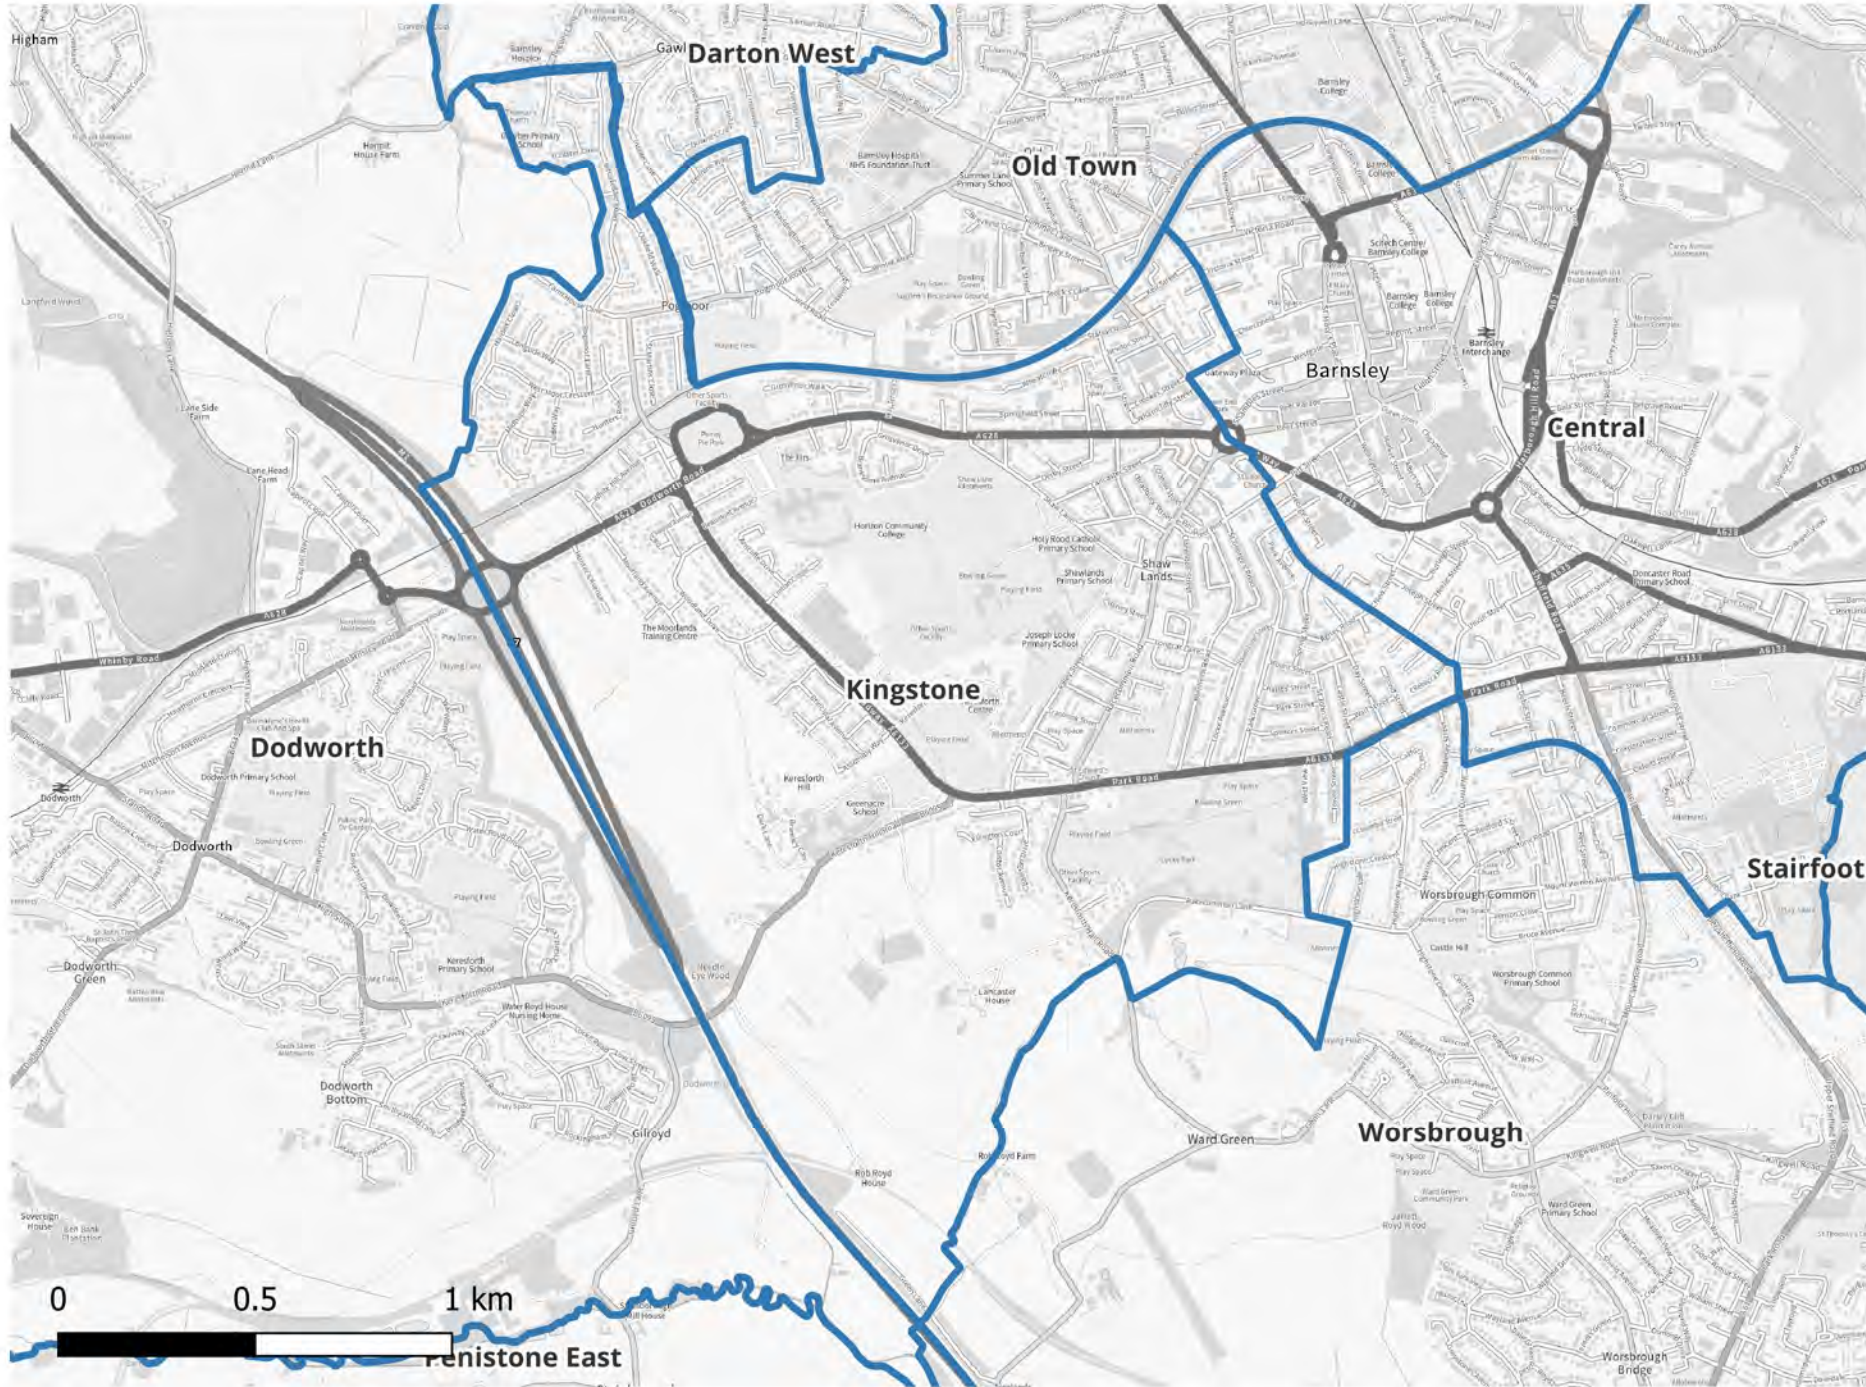

Barnsley Council Ward Boundary Review Draft Proposal 1- Kingstone

Date: 02/01/2024
Scale: 1: 19189.

© Crown Copyright & Database Rights (2024).
AC0000851104.