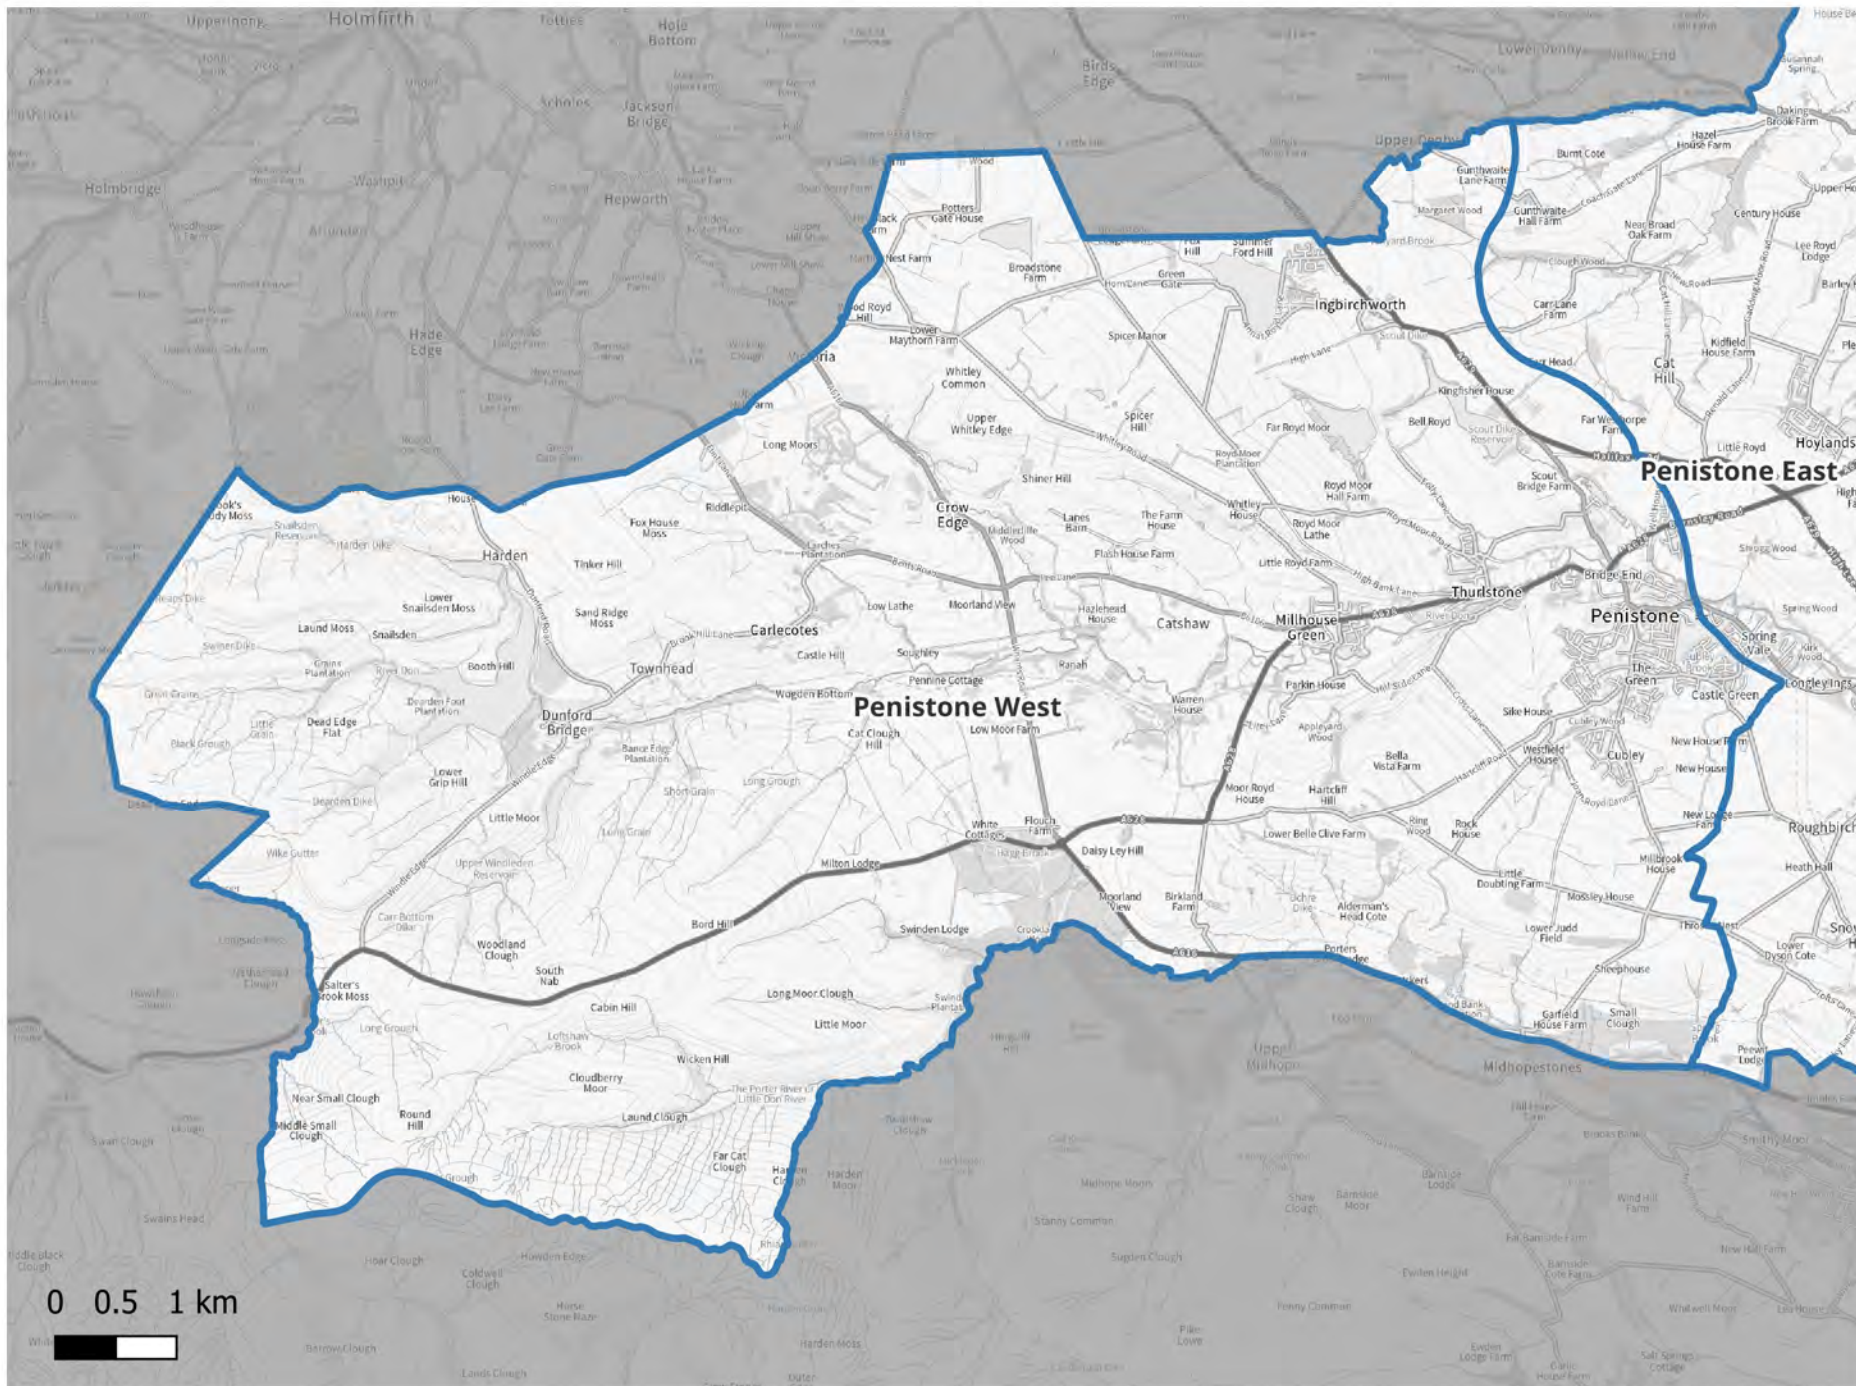

Barnsley Council Ward Boundary Review Draft Proposal 1- Penistone West

Date: 02/01/2024
Scale: 1: 62255.

© Crown Copyright &
Database Rights (2024).
AC0000851104.