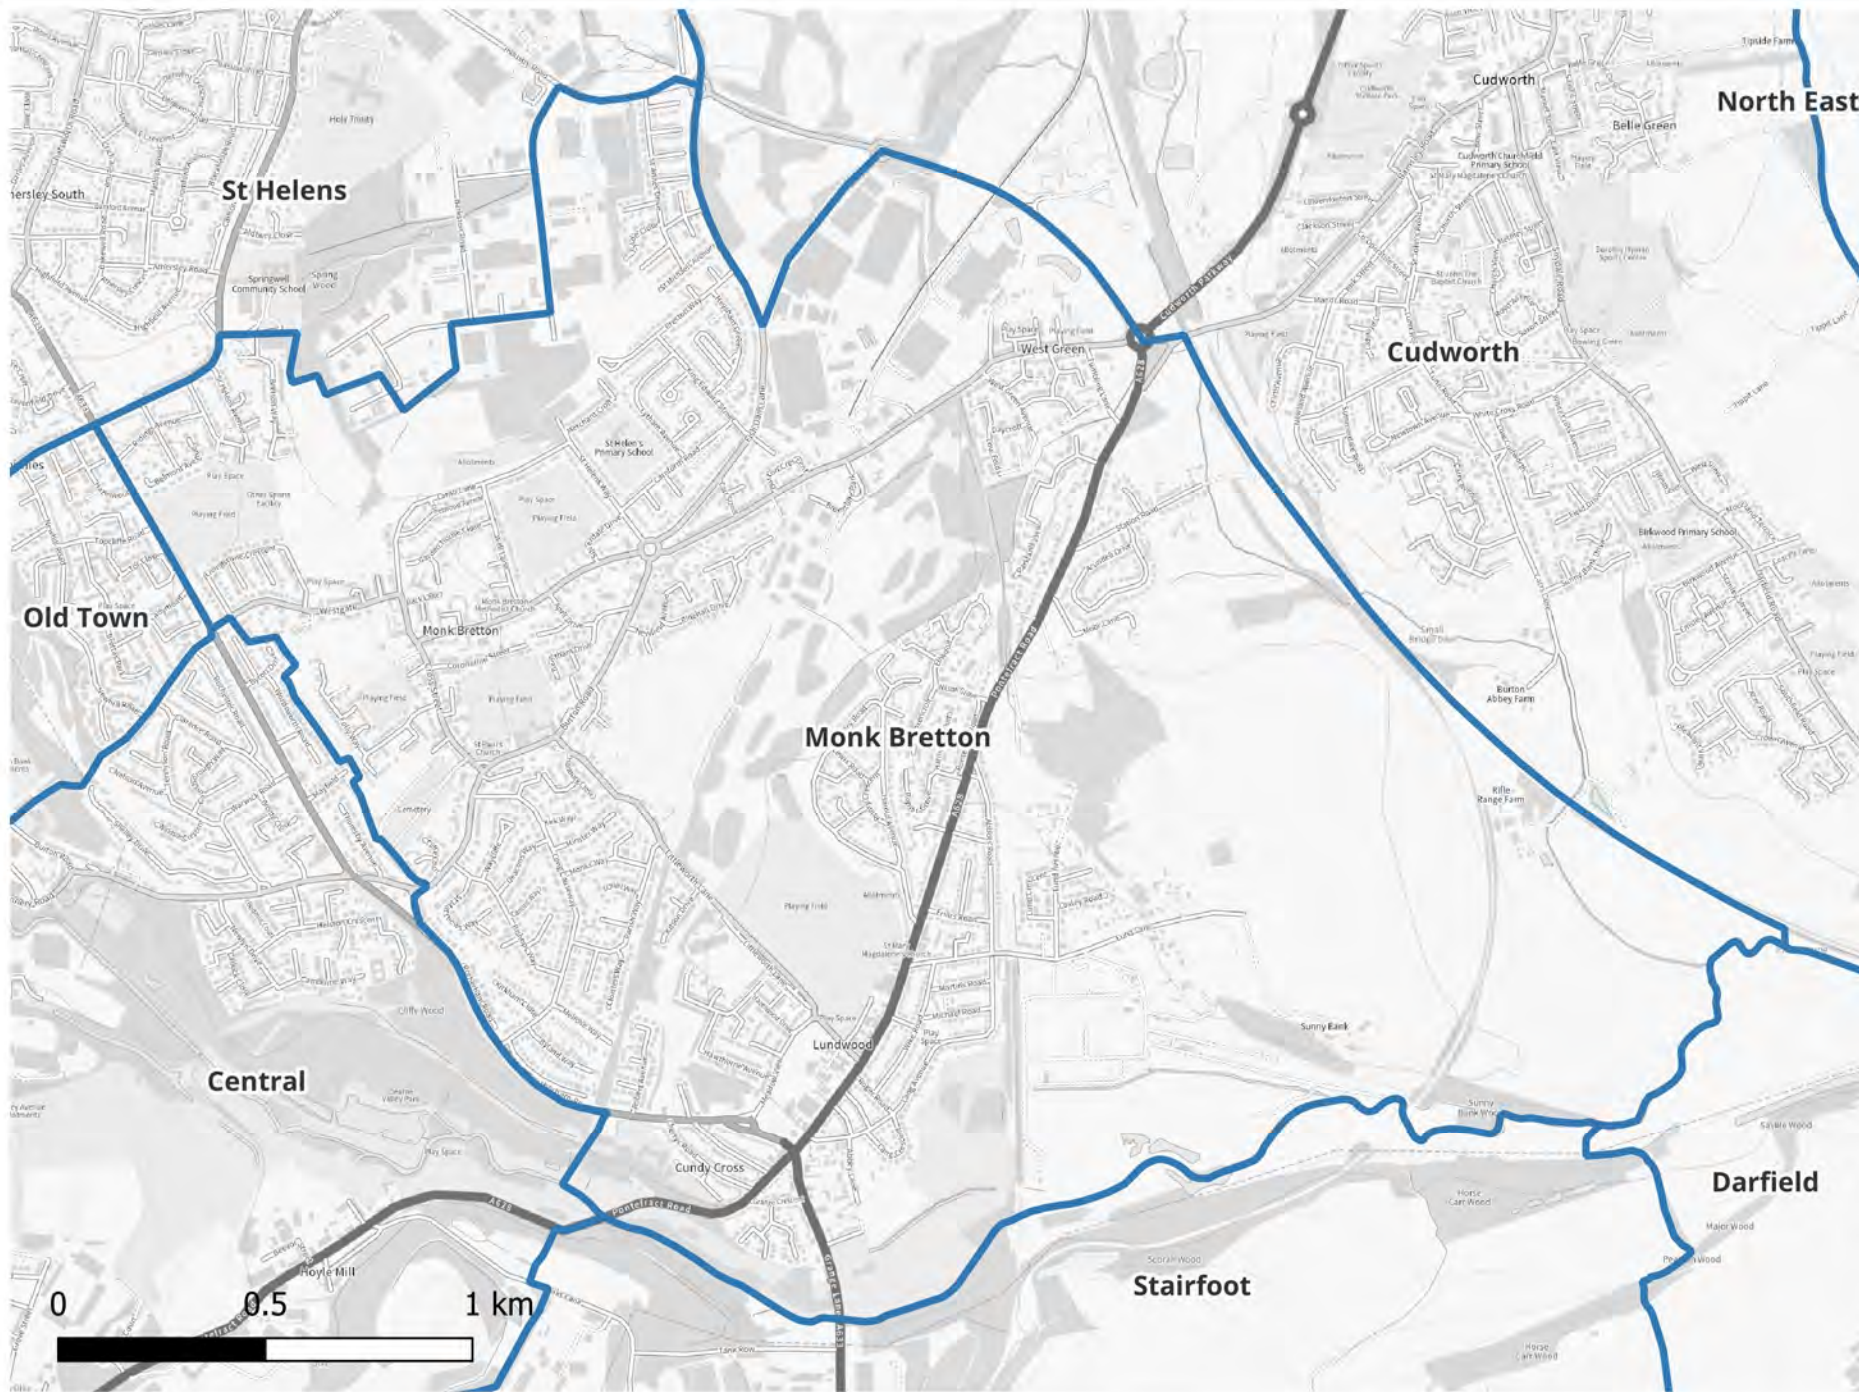

Barnsley Council Ward Boundary Review Draft Proposal 1- Kingstone

Date: 02/01/2024
Scale: 1: 19189.

© Crown Copyright & Database Rights (2024).
AC0000851104.

Barnsley Council Ward Boundary Review Draft Proposal 1- Monk Bretton