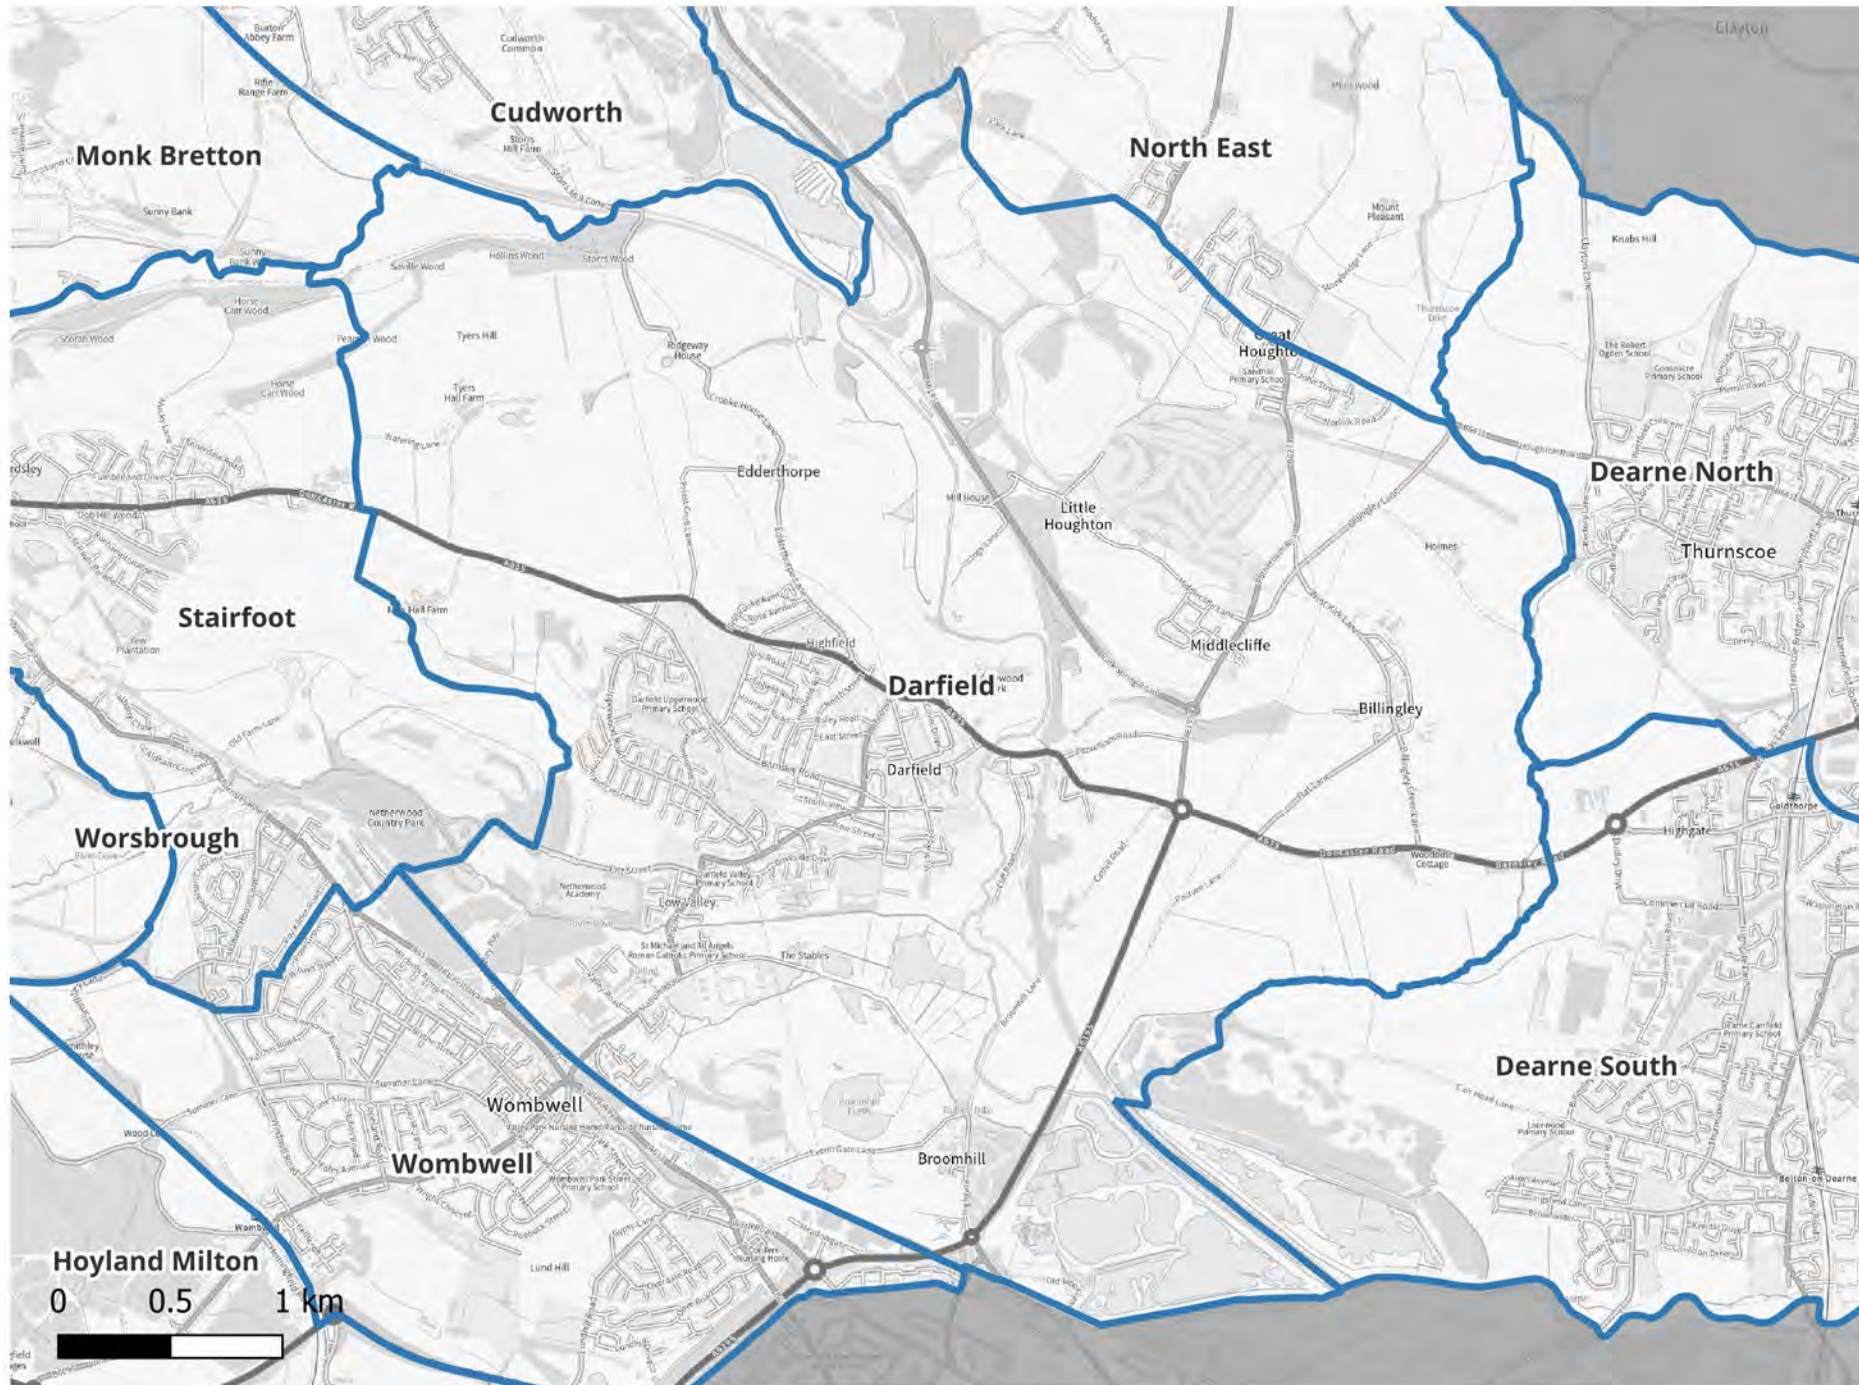

Barnsley Council Ward Boundary Review Draft Proposal 1- Darfield

Date: 02/01/2024
Scale: 1: 33691.

© Crown Copyright & Database Rights (2024).
AC0000851104.