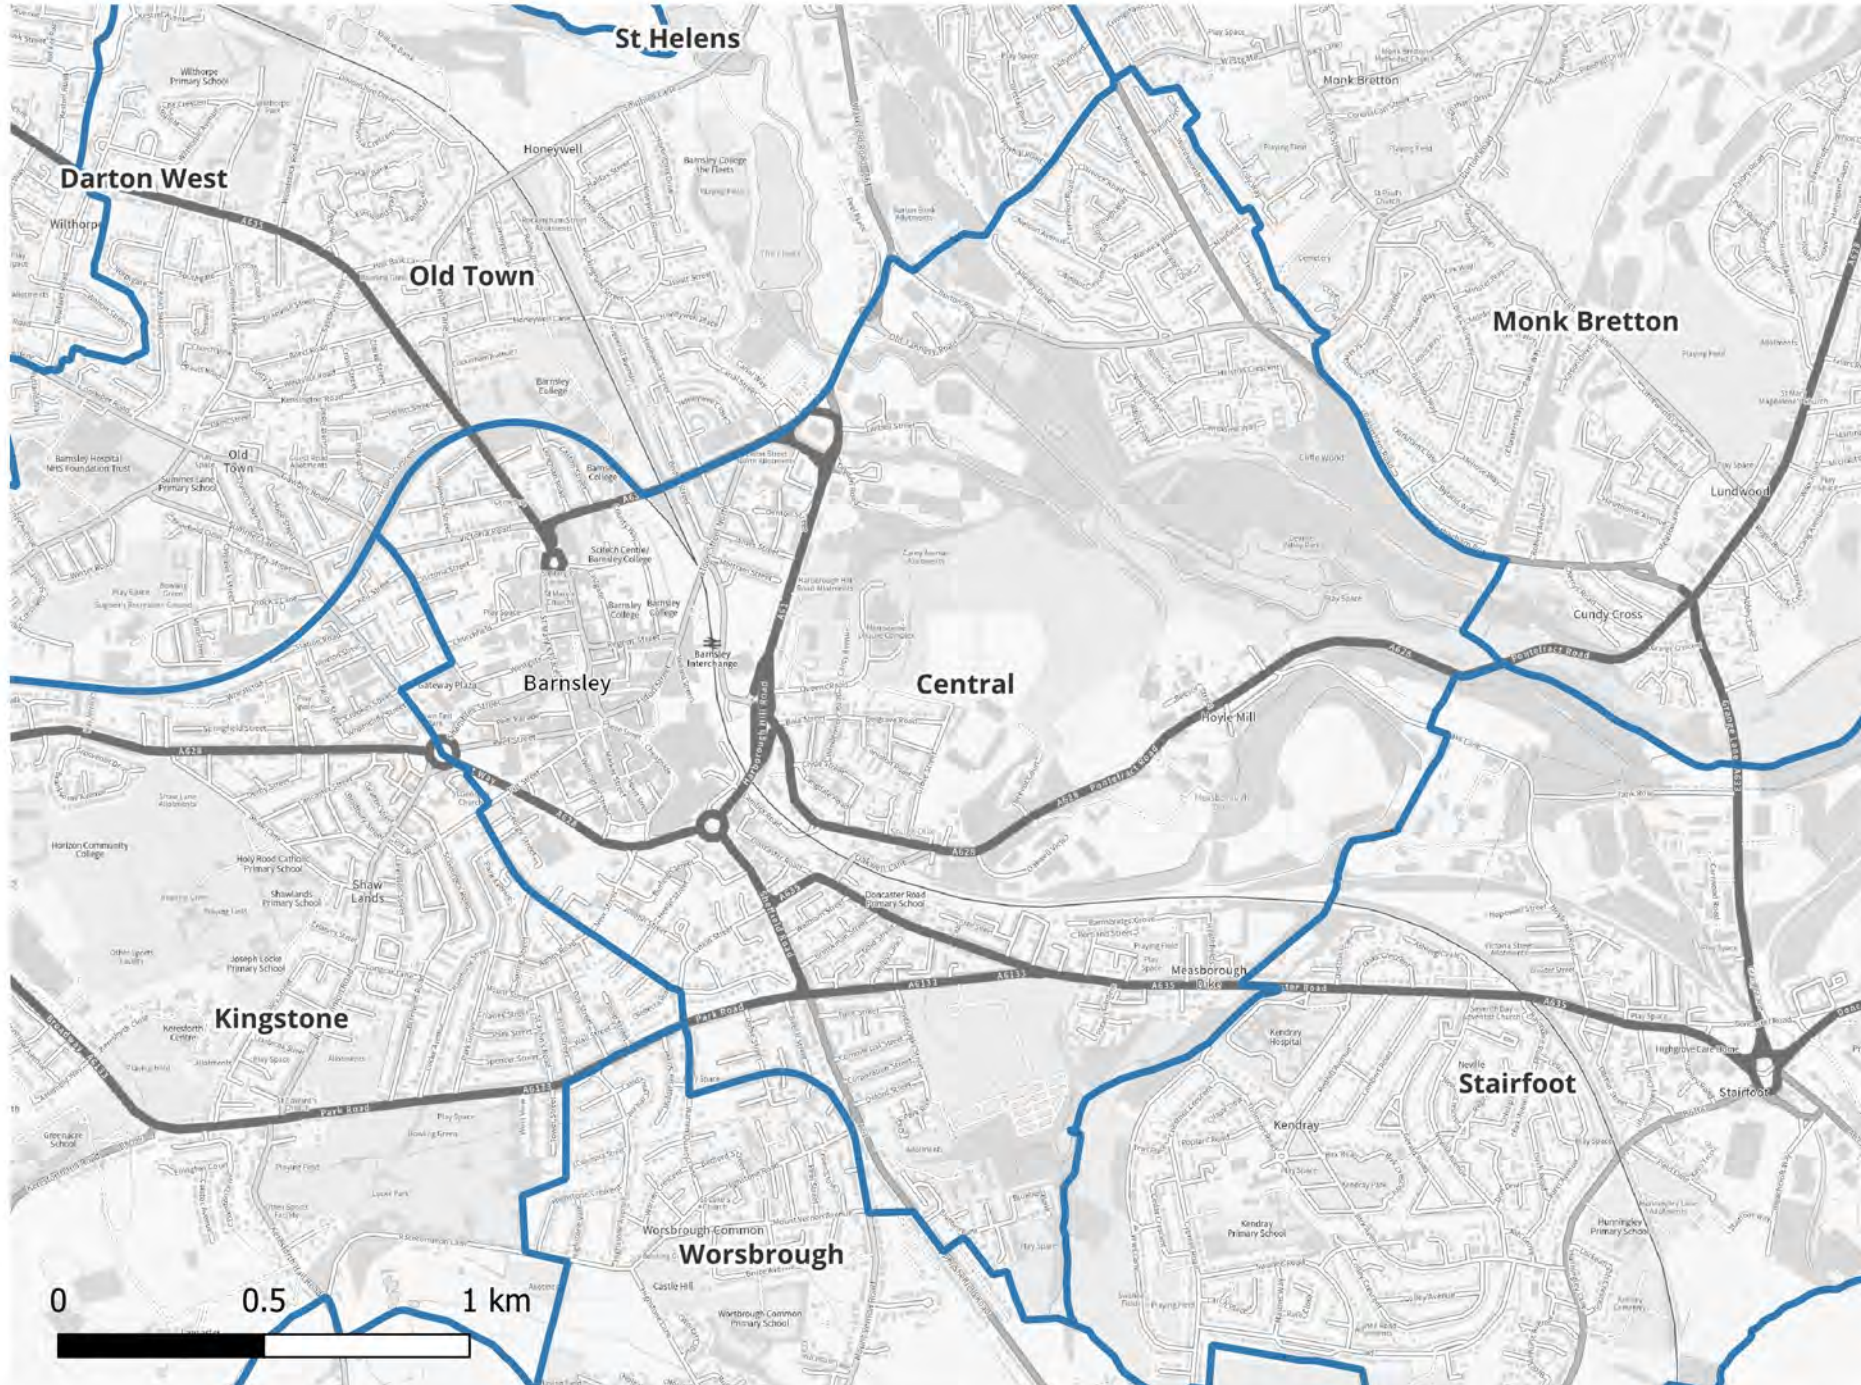

Barnsley Council Ward Boundary Review Draft Proposal 1- Central

Date: 02/01/2024
Scale: 1: 18387.

© Crown Copyright & Database Rights (2024).
AC0000851104.

Barnsley Council Ward Boundary Review Draft Proposal 1- Cudworth