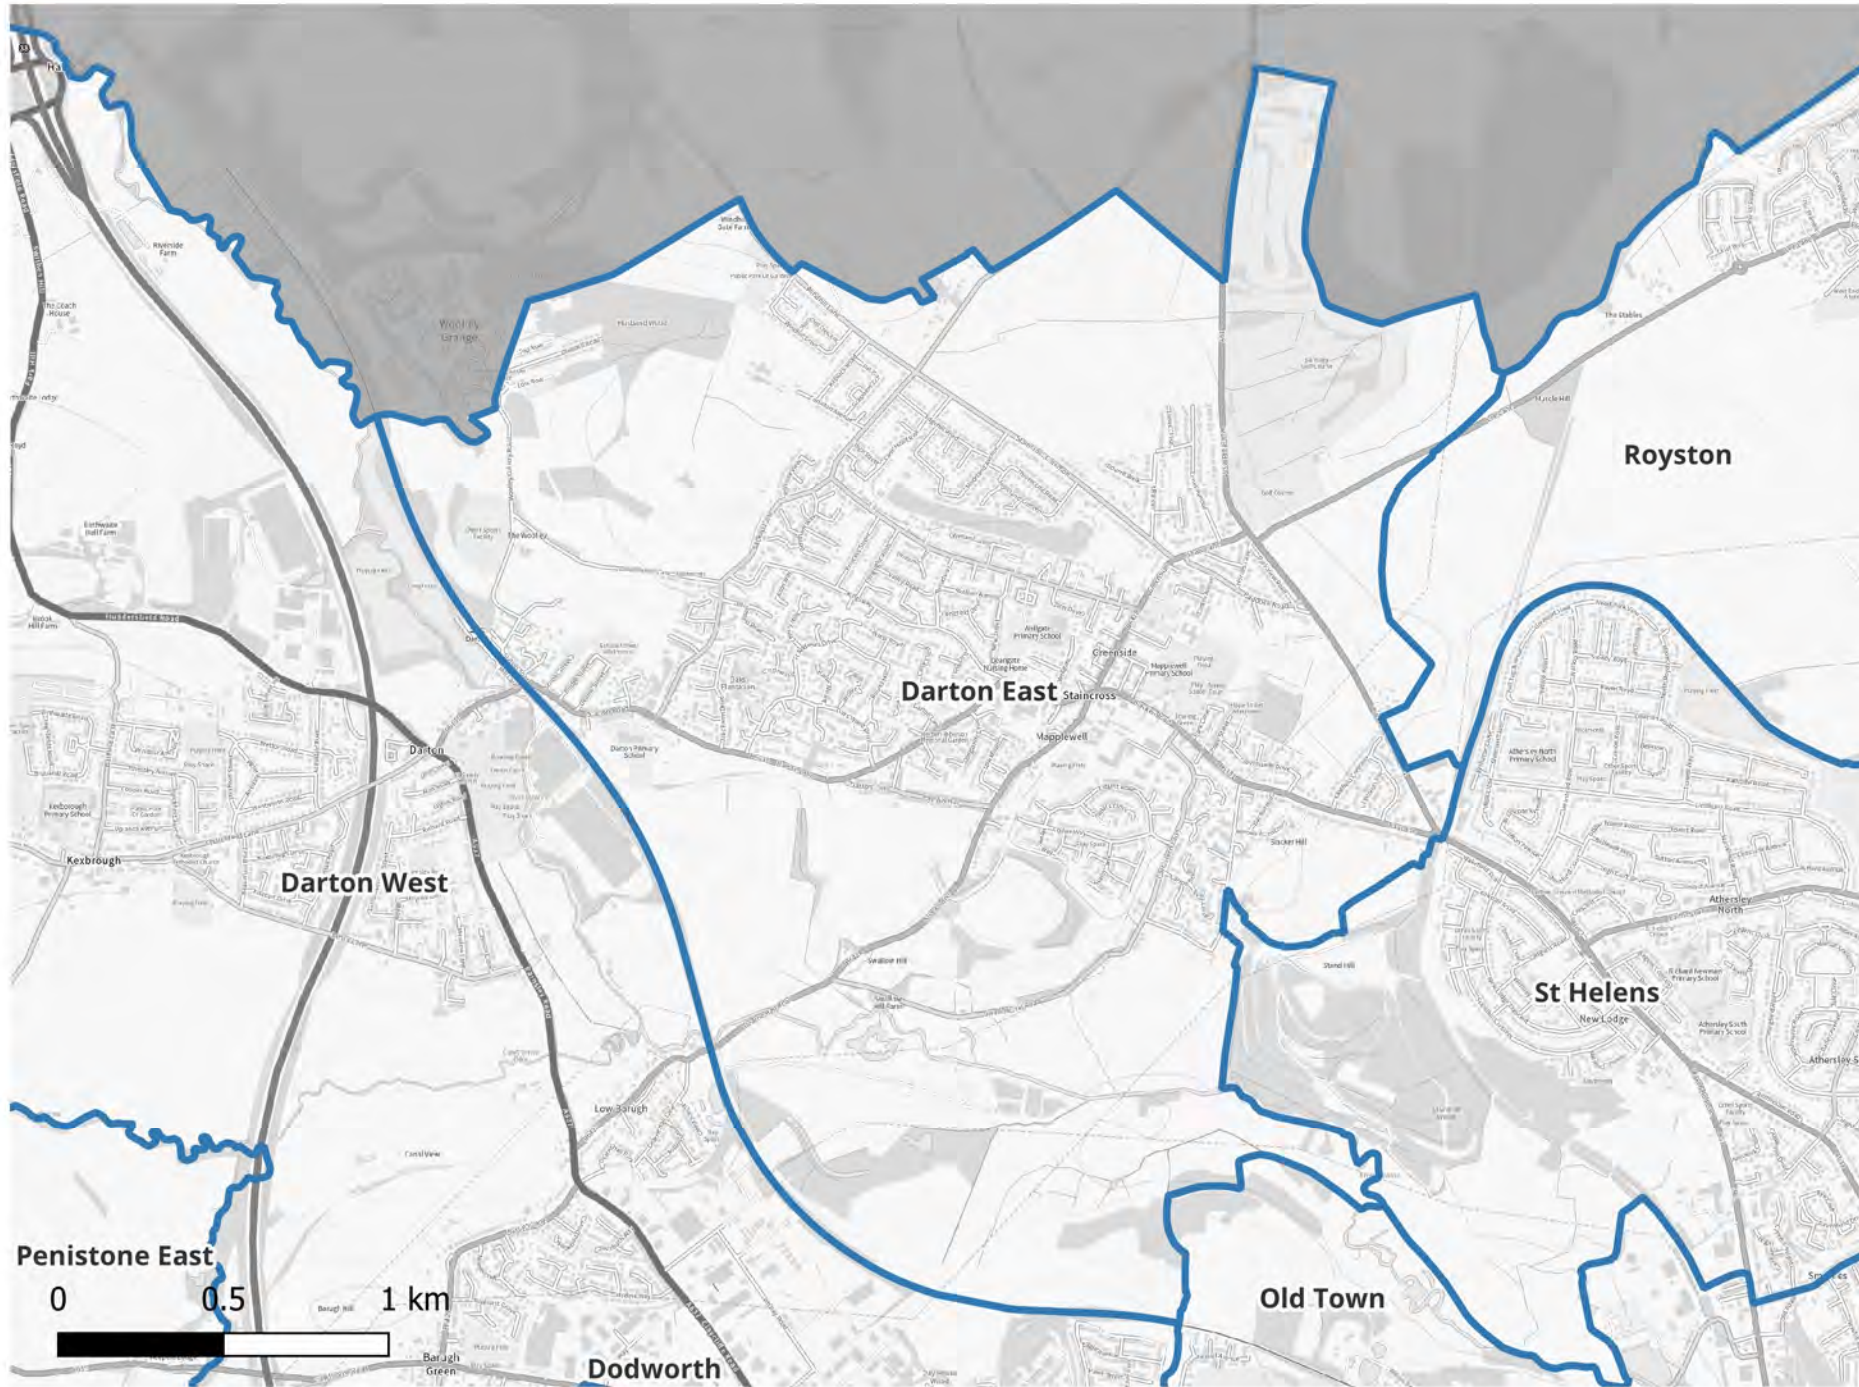

Barnsley Council Ward Boundary Review Draft Proposal 1- Darton East

Date: 02/01/2024
Scale: 1: 22868.

© Crown Copyright &
Database Rights (2024).
AC0000851104.