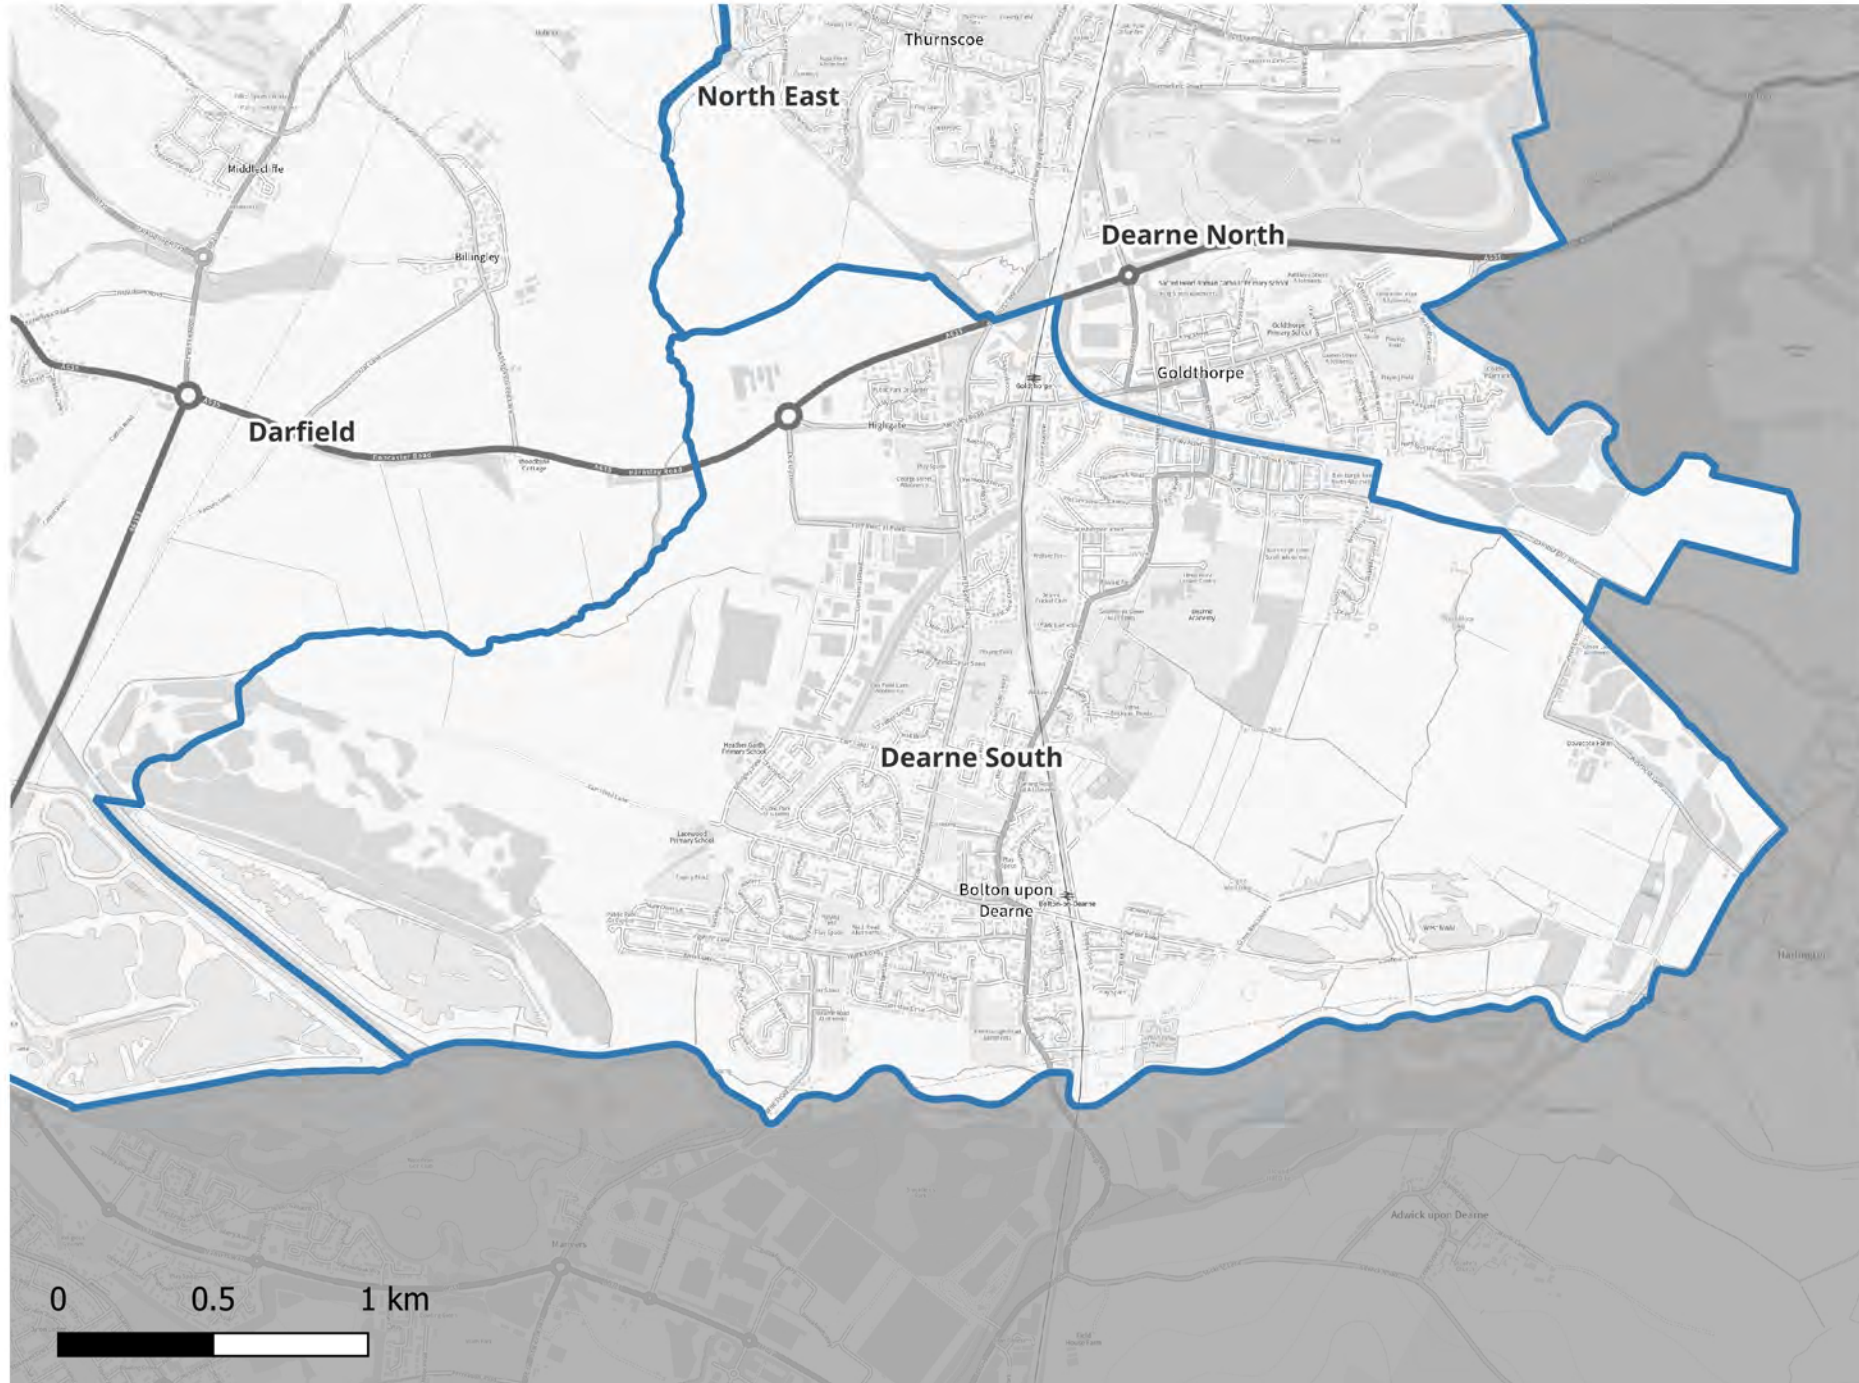

Barnsley Council Ward Boundary Review Draft Proposal 1- Dearne South

Date: 02/01/2024
Scale: 1: 24384.

© Crown Copyright &
Database Rights (2024).
AC0000851104.