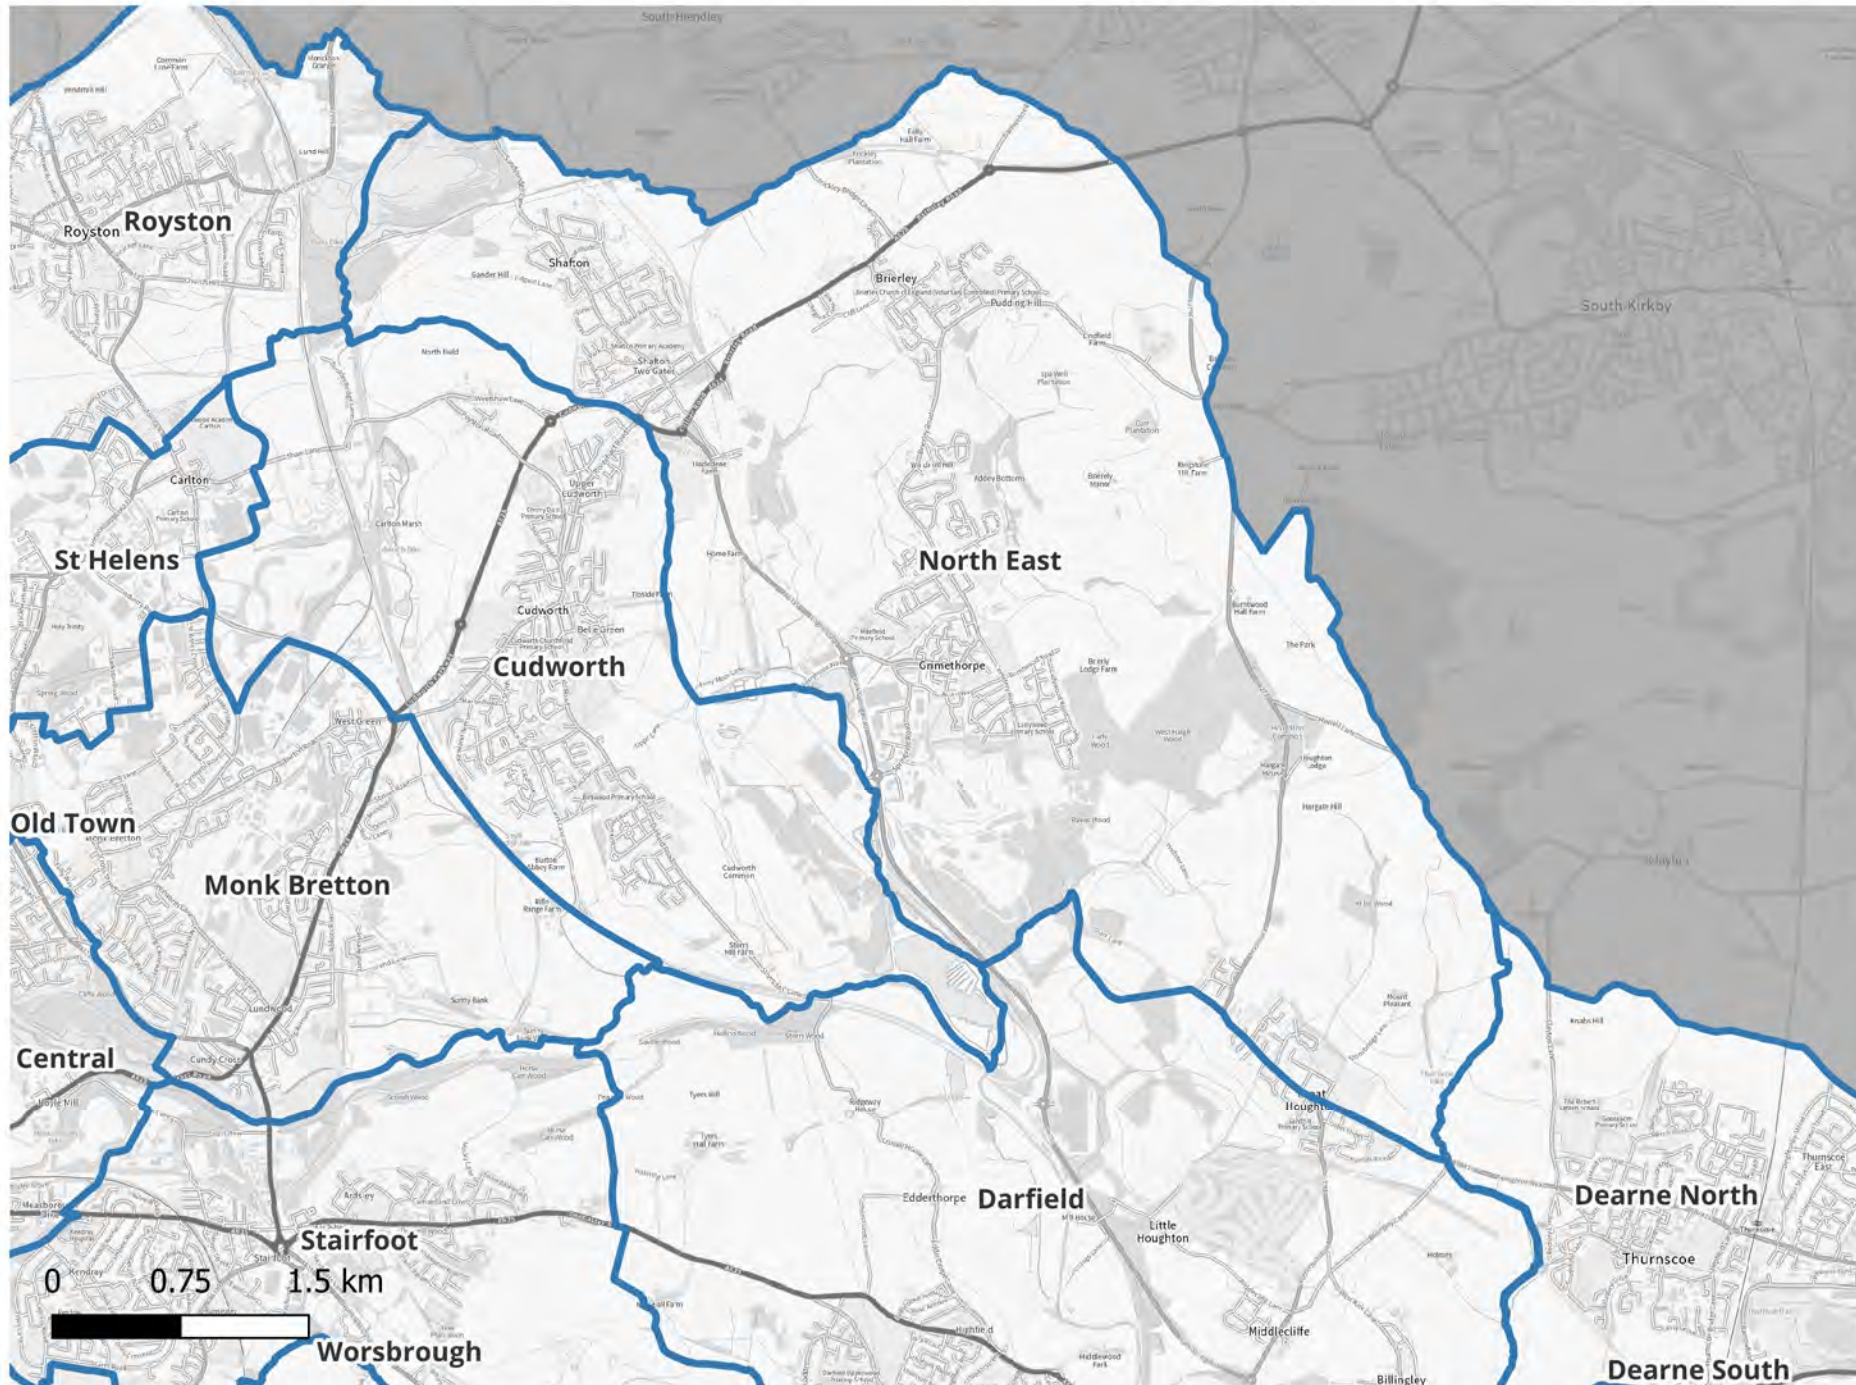

Barnsley Council Ward Boundary Review Draft Proposal 1- North East

Date: 02/01/2024
Scale: 1: 44218.

© Crown Copyright &
Database Rights (2024).
AC0000851104.