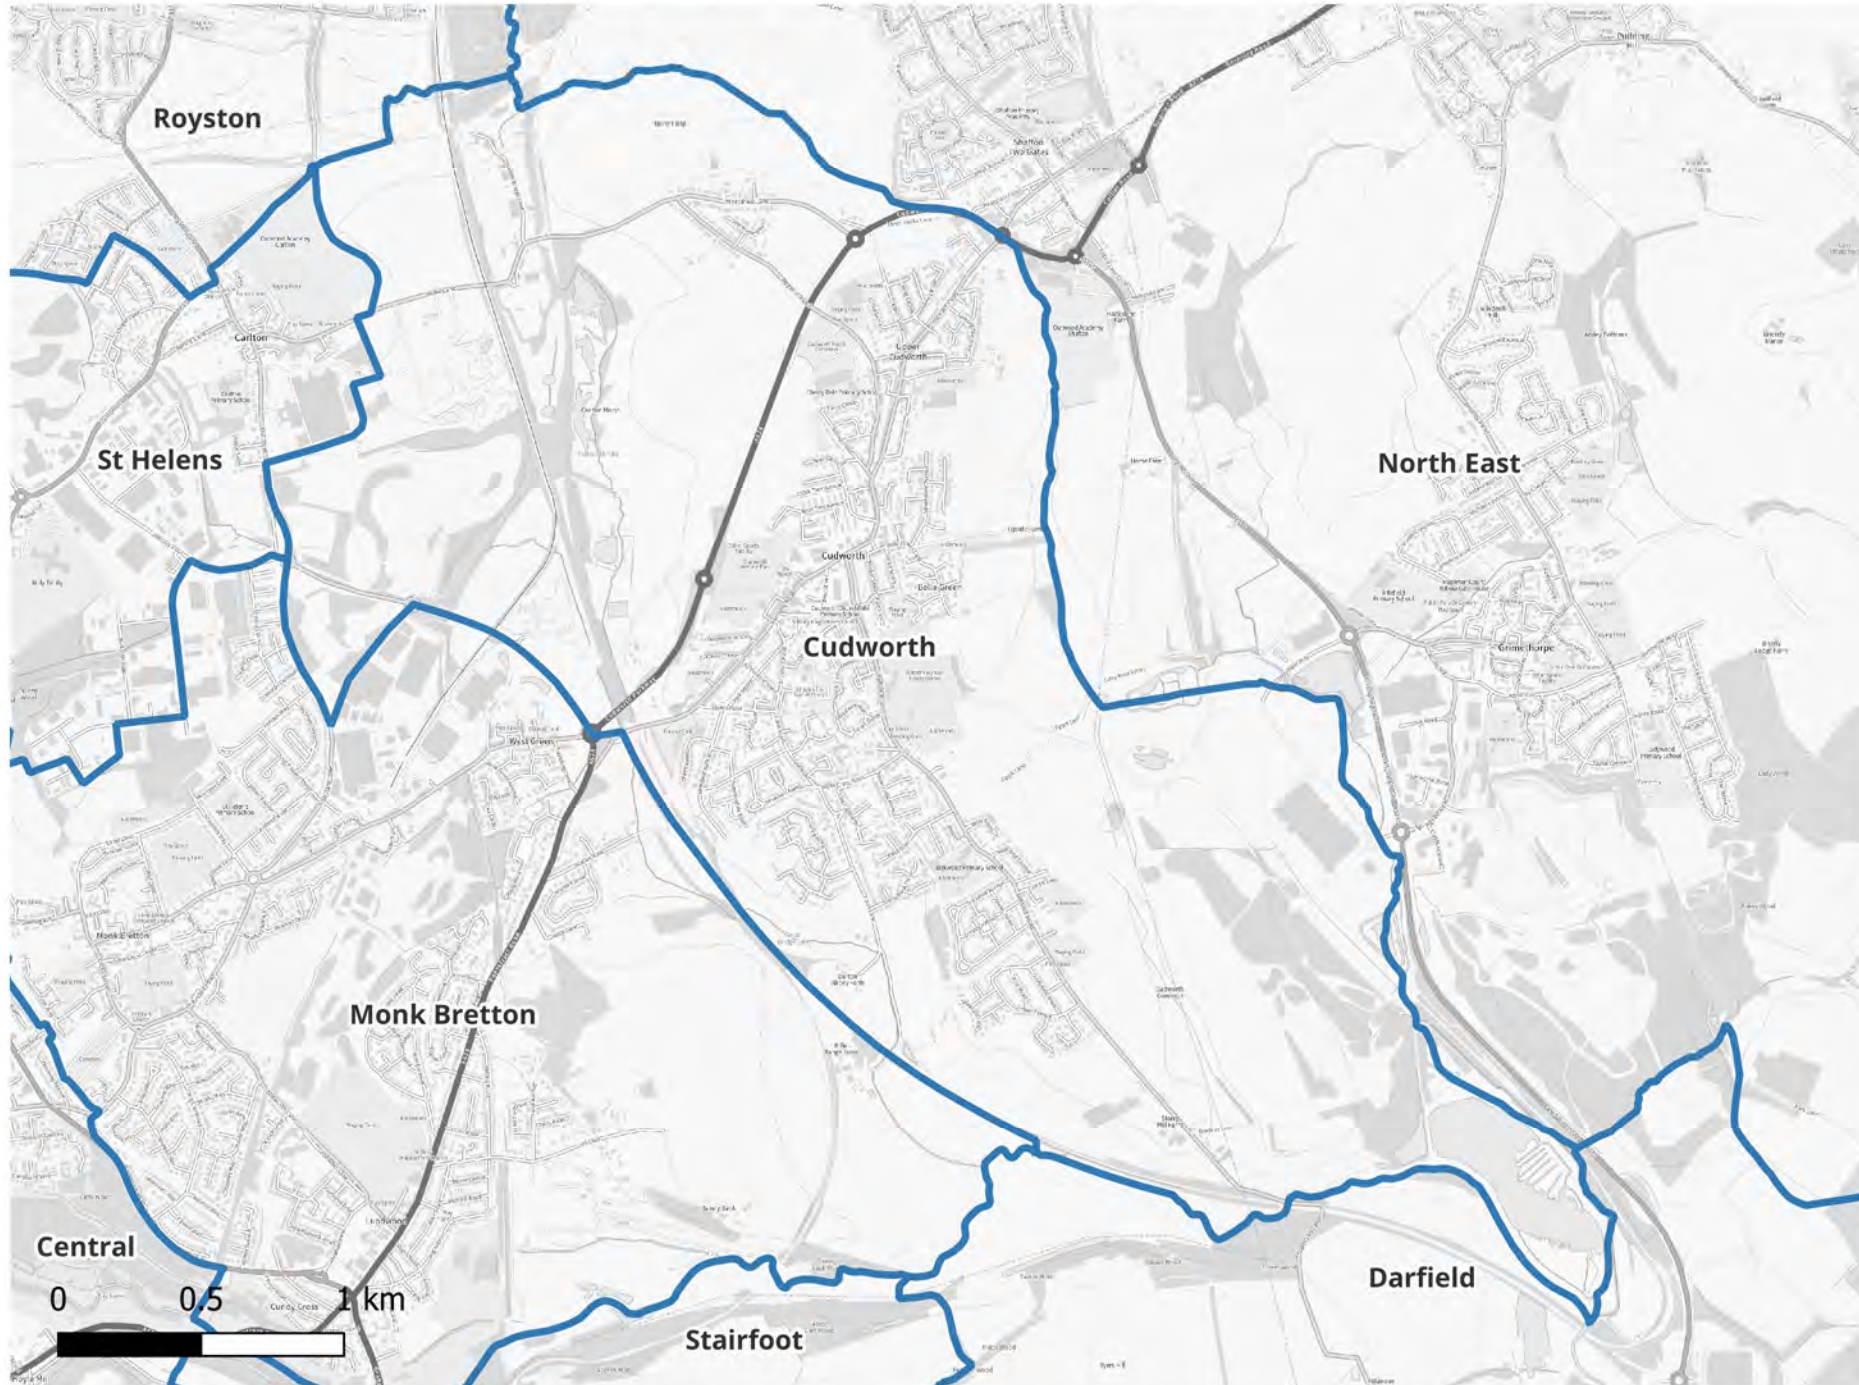

Barnsley Council Ward Boundary Review Draft Proposal 1- Central

Date: 02/01/2024
Scale: 1: 18387.

© Crown Copyright & Database Rights (2024).
AC0000851104.

Barnsley Council Ward Boundary Review Draft Proposal 1- Cudworth