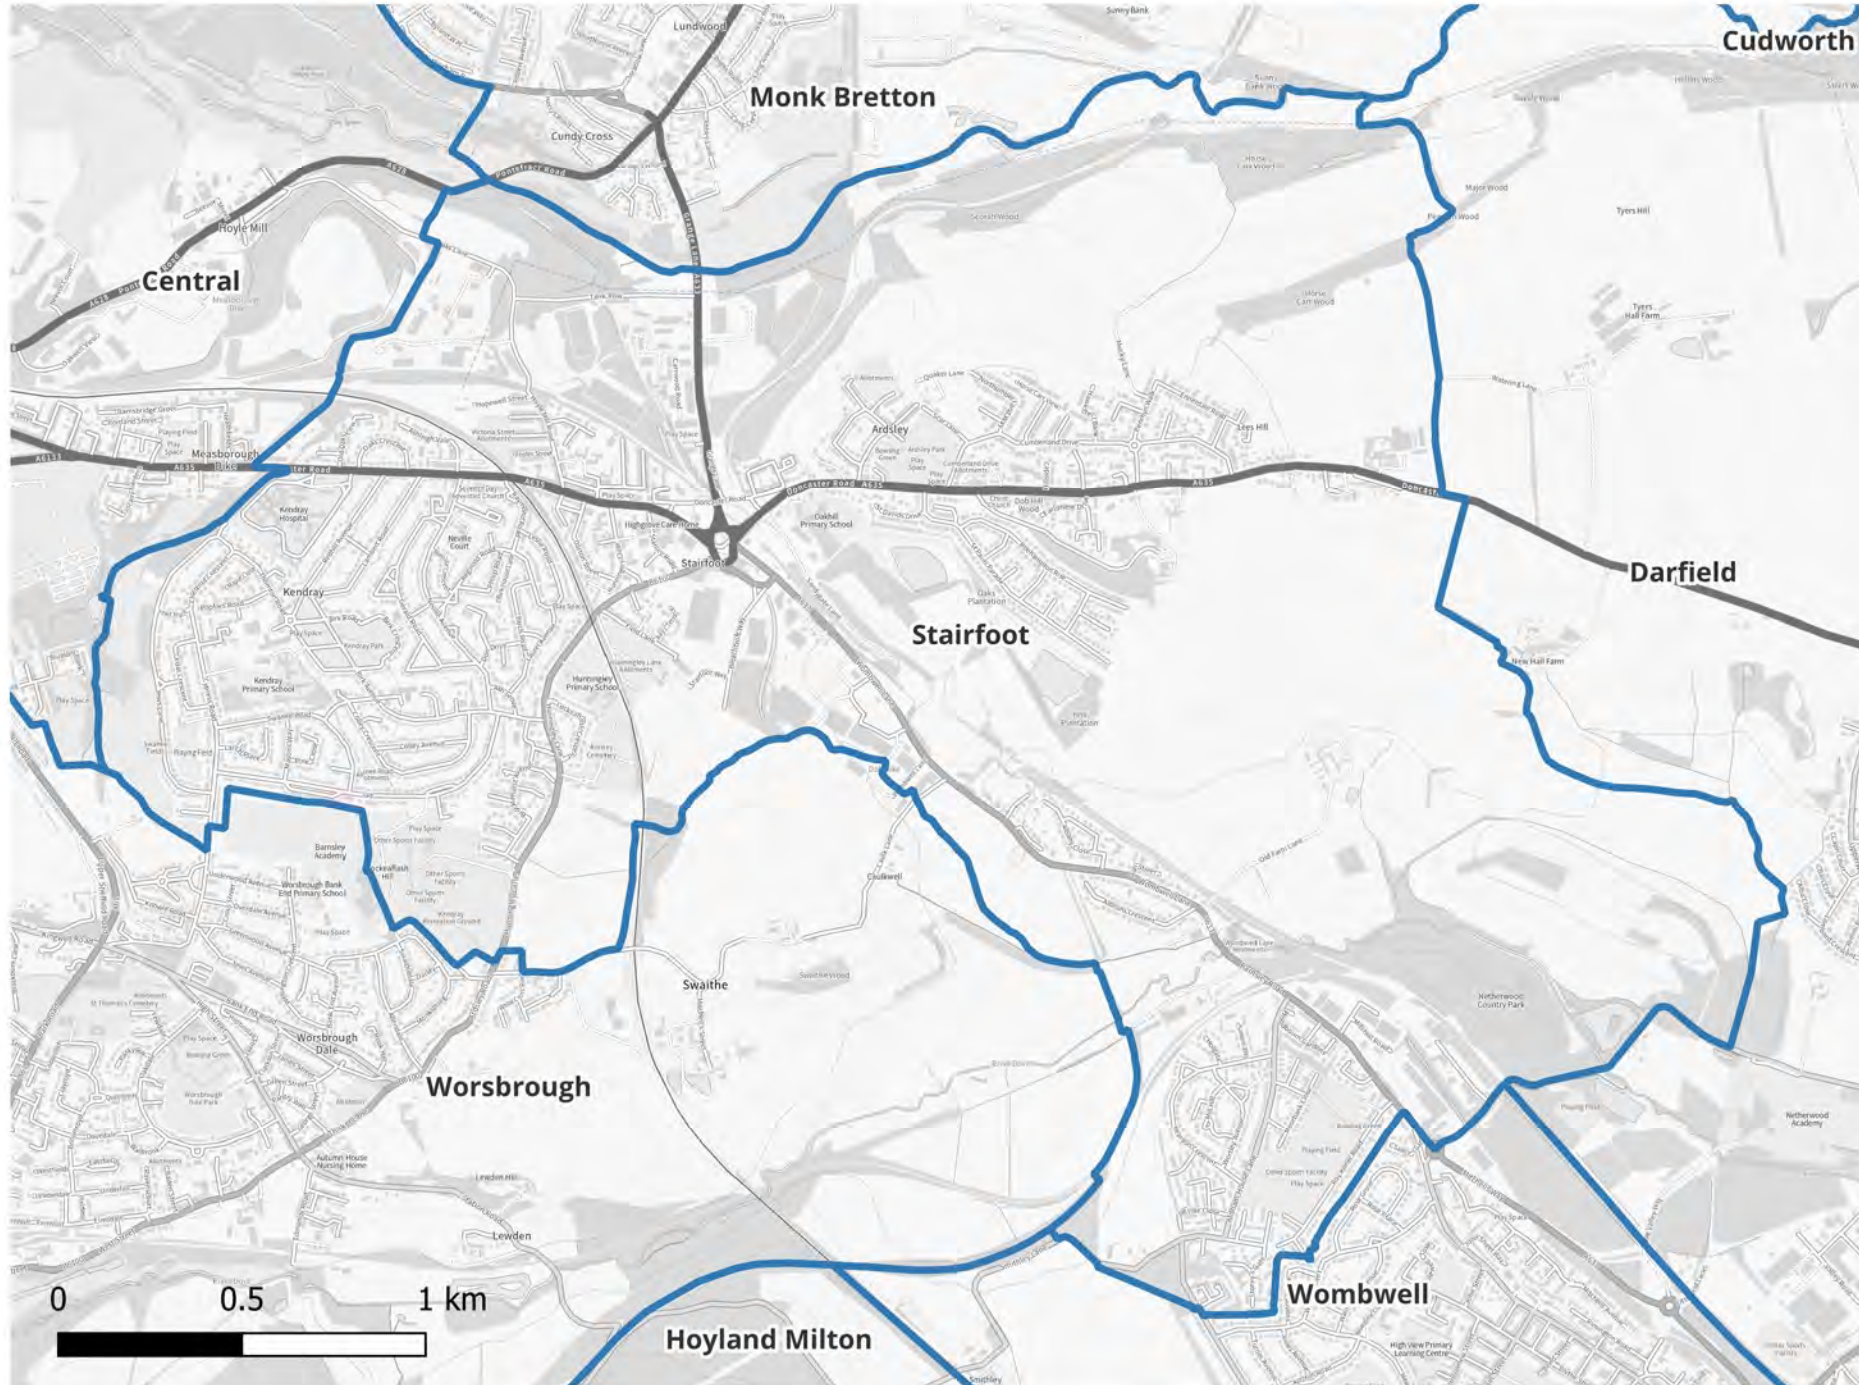

Date: 02/01/2024
Scale: 1: 19357.

© Crown Copyright &
Database Rights (2024).
AC0000851104.

Barnsley Council Ward Boundary Review Draft Proposal 1- St Helens

Date: 02/01/2024
Scale: 1: 17002.

© Crown Copyright &
Database Rights (2024).
AC0000851104.

Barnsley Council Ward Boundary Review Draft Proposal 1- Stairfoot

Date: 02/01/2024
Scale: 1: 20566.

© Crown Copyright & Database Rights (2024).
AC0000851104.

Barnsley Council Ward Boundary Review Draft Proposal 1- Wombwell