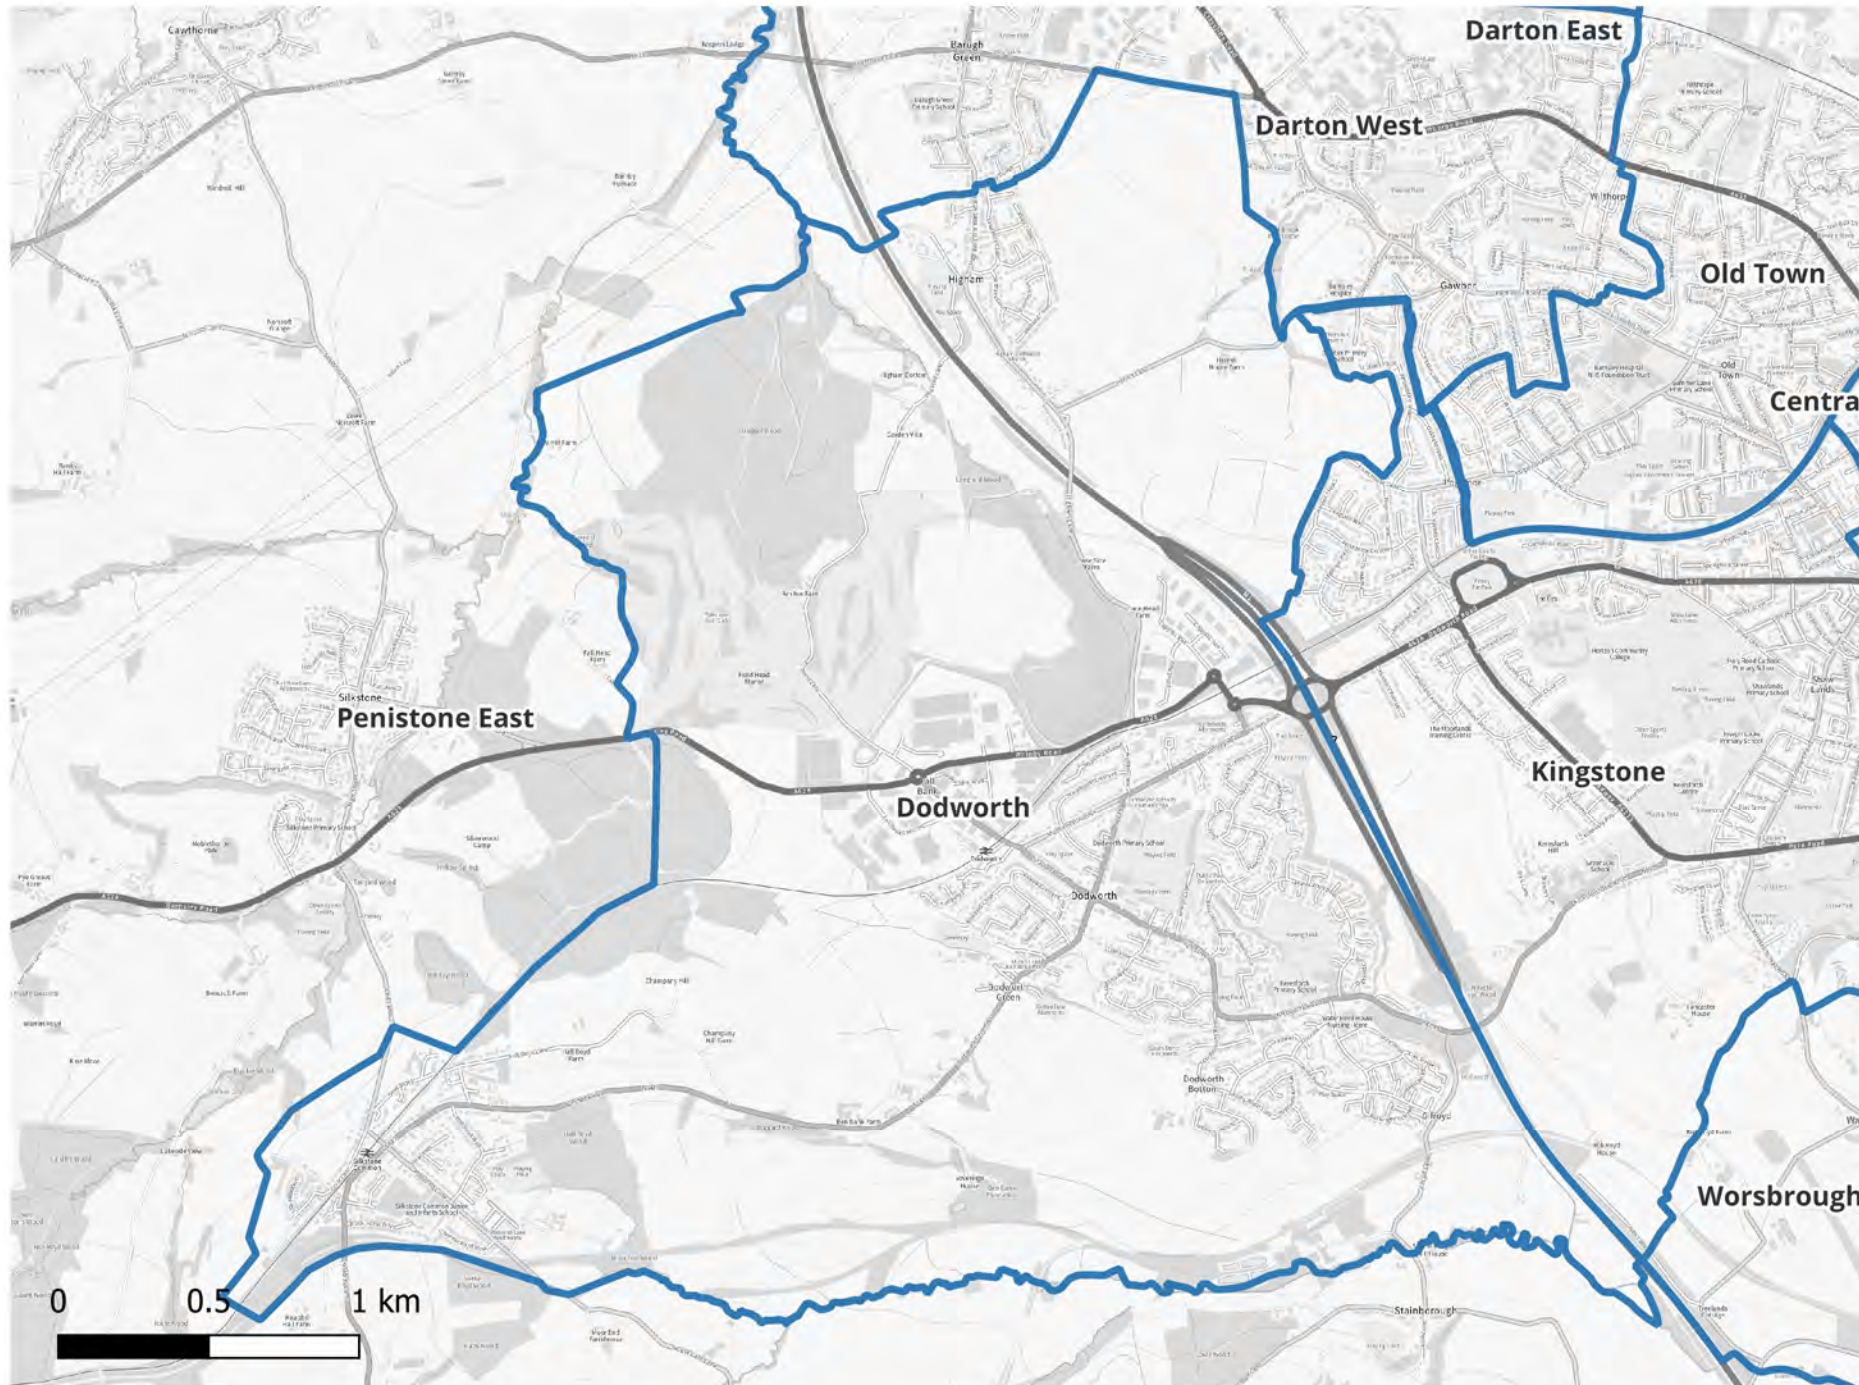

Barnsley Council Ward Boundary Review Draft Proposal 1- Dearne South

Date: 02/01/2024
Scale: 1: 24384.

© Crown Copyright &
Database Rights (2024).
AC0000851104.

Barnsley Council Ward Boundary Review Draft Proposal 1- Dodworth