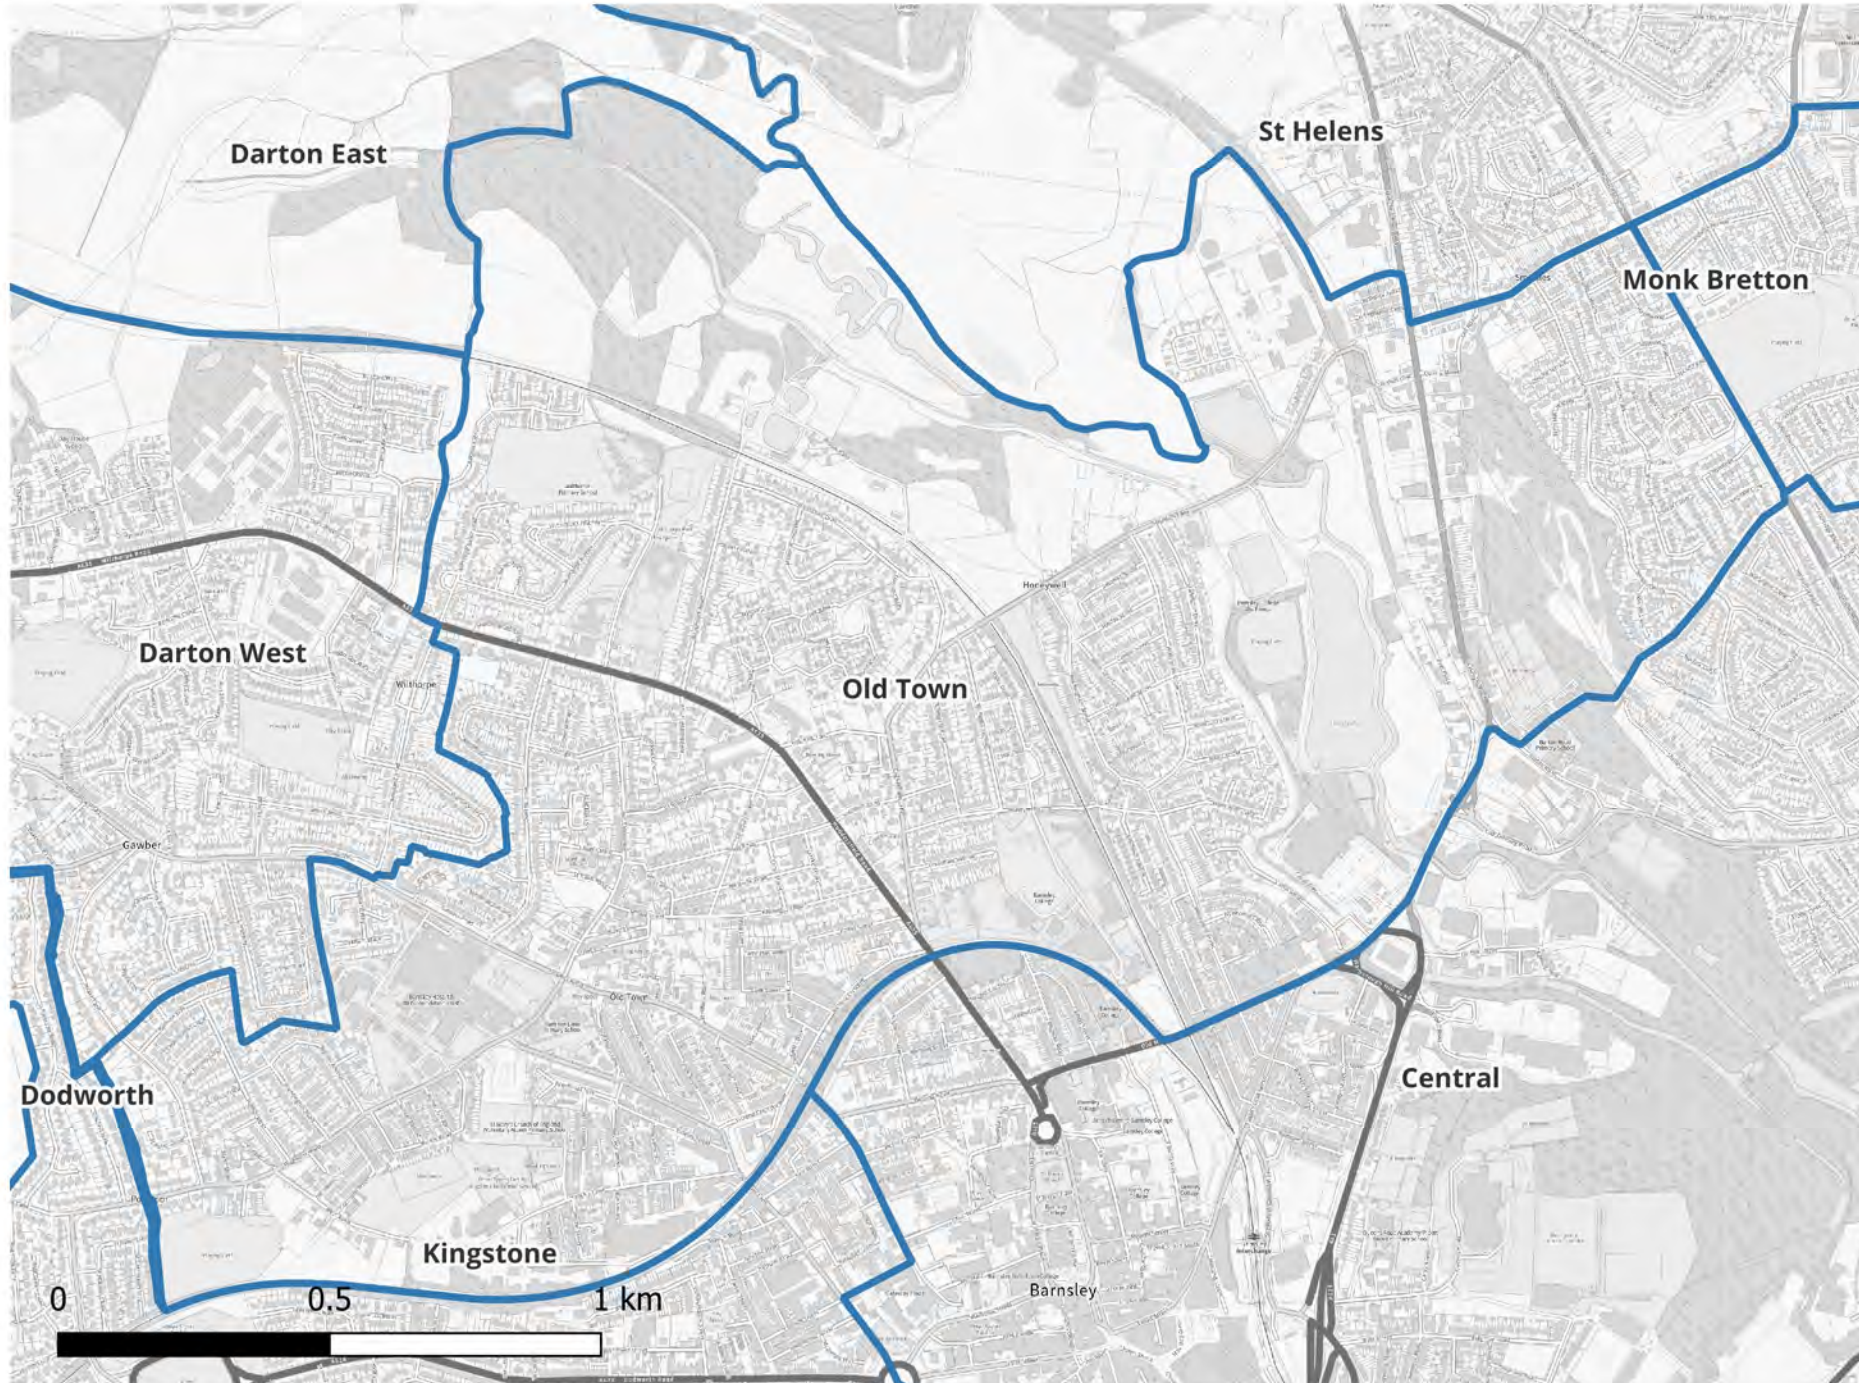

Barnsley Council Ward Boundary Review Draft Proposal 1- Old Town

Date: 02/01/2024
Scale: 1: 13920.

© Crown Copyright &
Database Rights (2024).
AC0000851104.