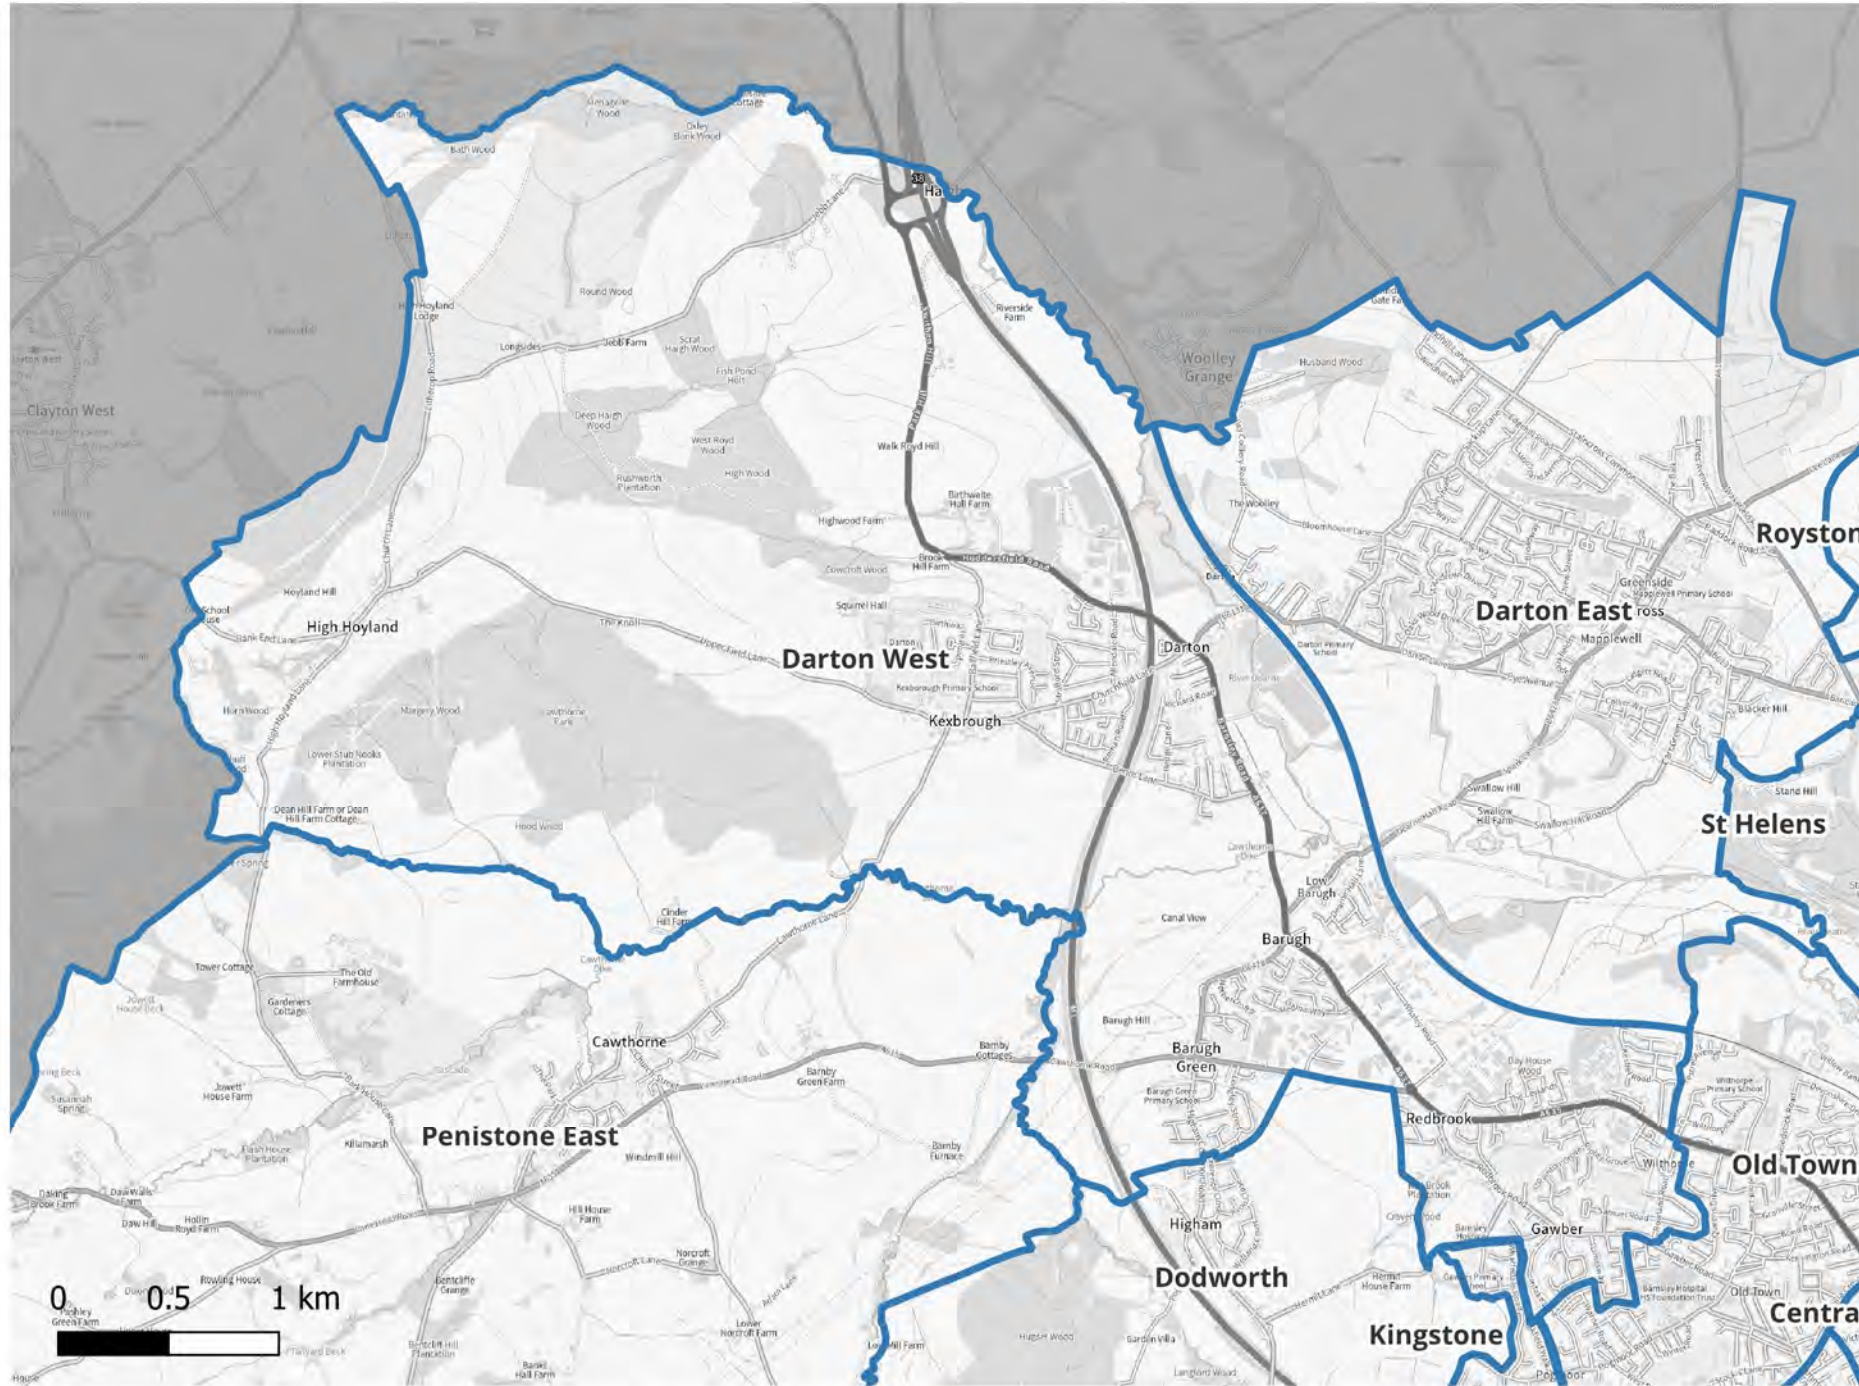

Date: 02/01/2024
Scale: 1: 34235.

© Crown Copyright & Database Rights (2024).
AC0000851104.

Barnsley Council Ward Boundary Review Draft Proposal 1- Dearne North

Date: 02/01/2024
Scale: 1: 23868.

© Crown Copyright &
Database Rights (2024).
AC0000851104.