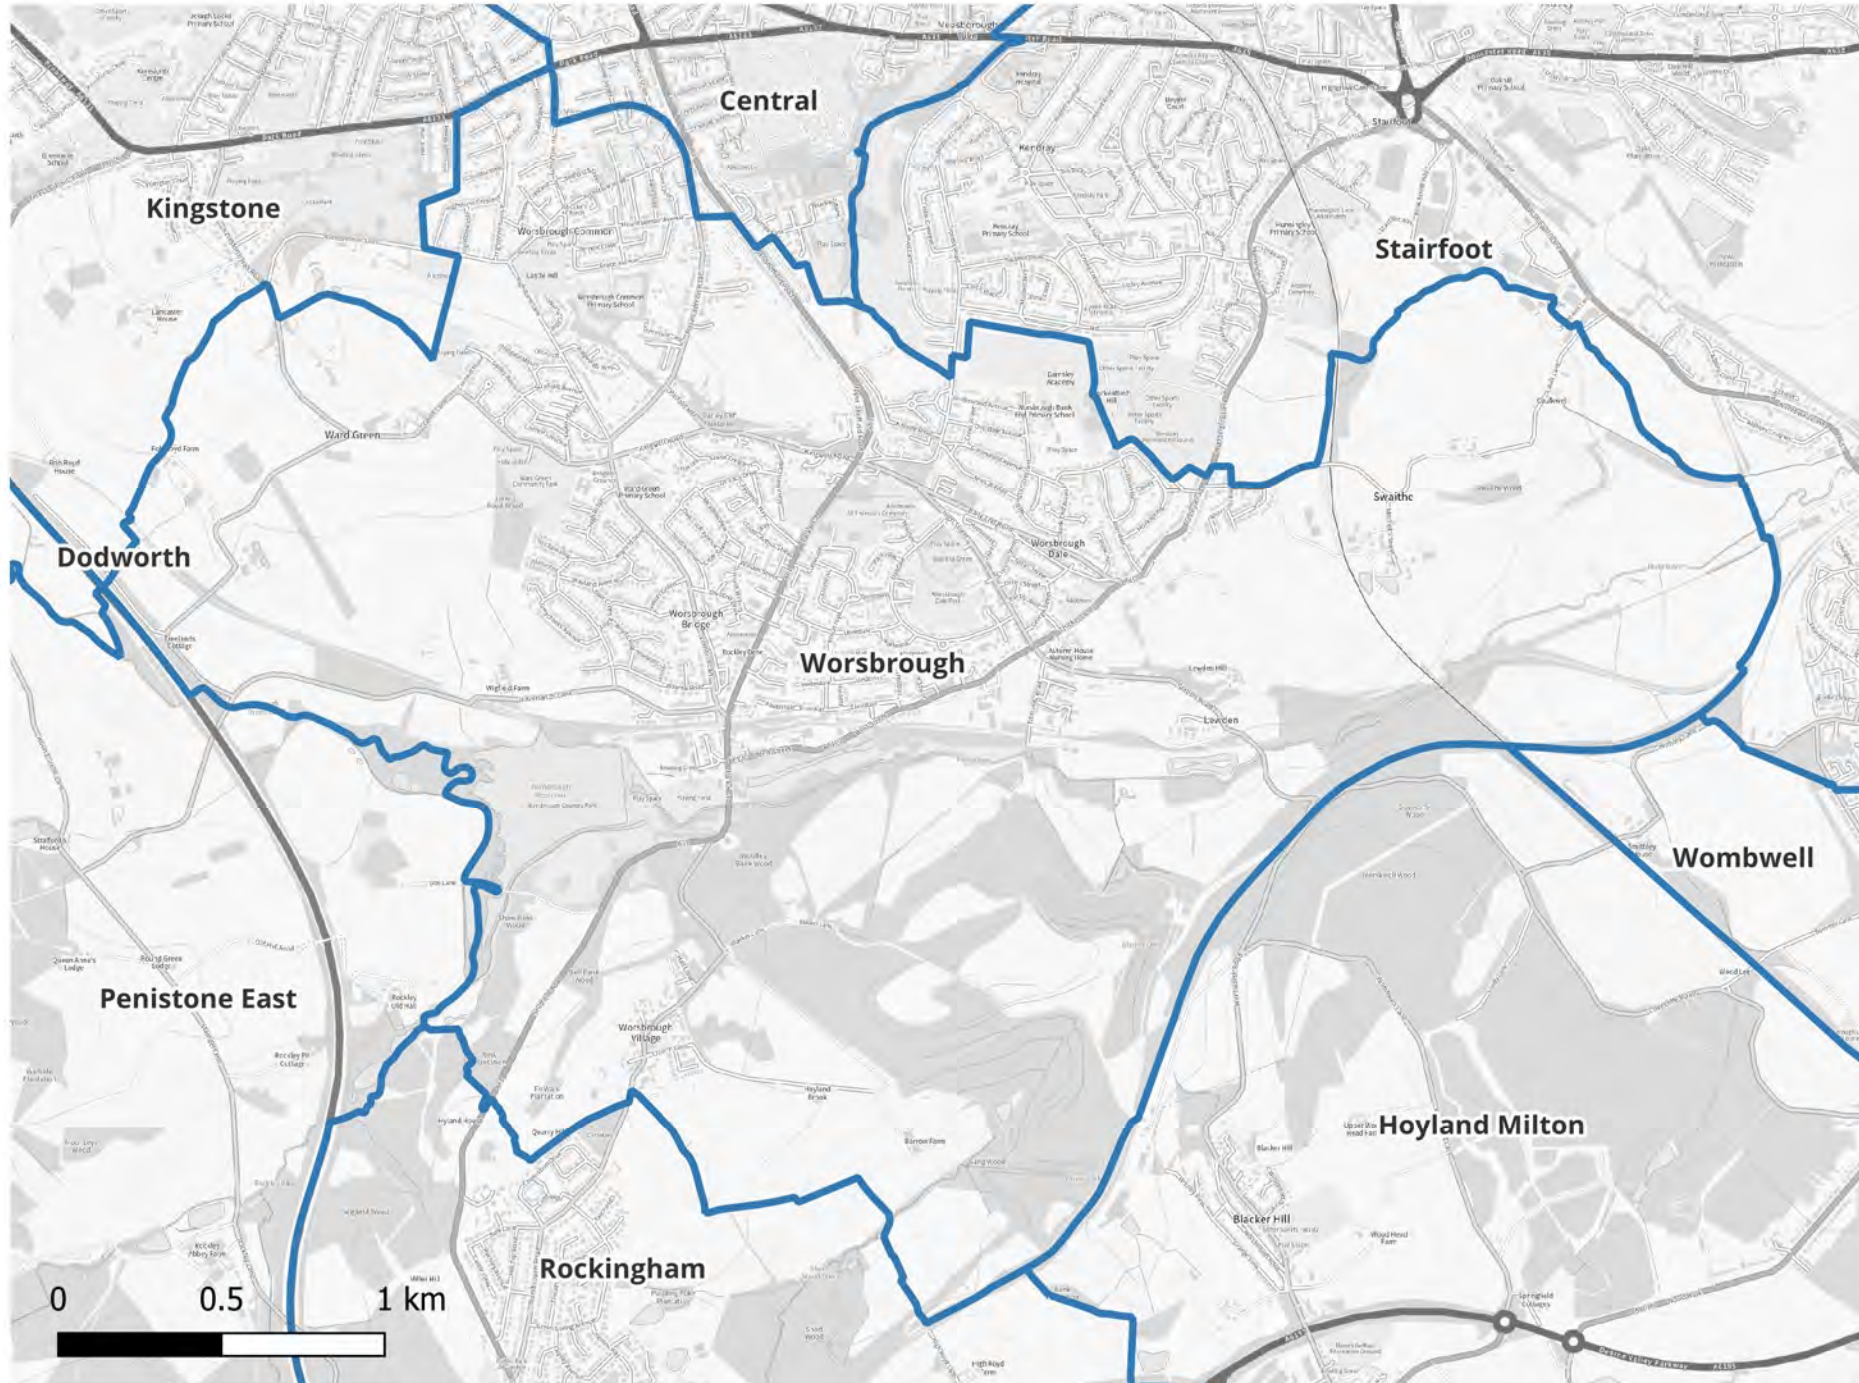

Barnsley Council Ward Boundary Review Draft Proposal 1- Stairfoot

Date: 02/01/2024
Scale: 1: 20566.

© Crown Copyright & Database Rights (2024).
AC0000851104.

Barnsley Council Ward Boundary Review Draft Proposal 1- Wombwell

Date: 02/01/2024
Scale: 1: 19468.

© Crown Copyright & Database Rights (2024).
AC000851104.

Barnsley Council Ward Boundary Review Draft Proposal 1- Worsbrough

Date: 02/01/2024
Scale: 1: 23148.

© Crown Copyright &
Database Rights (2024).
AC0000851104.