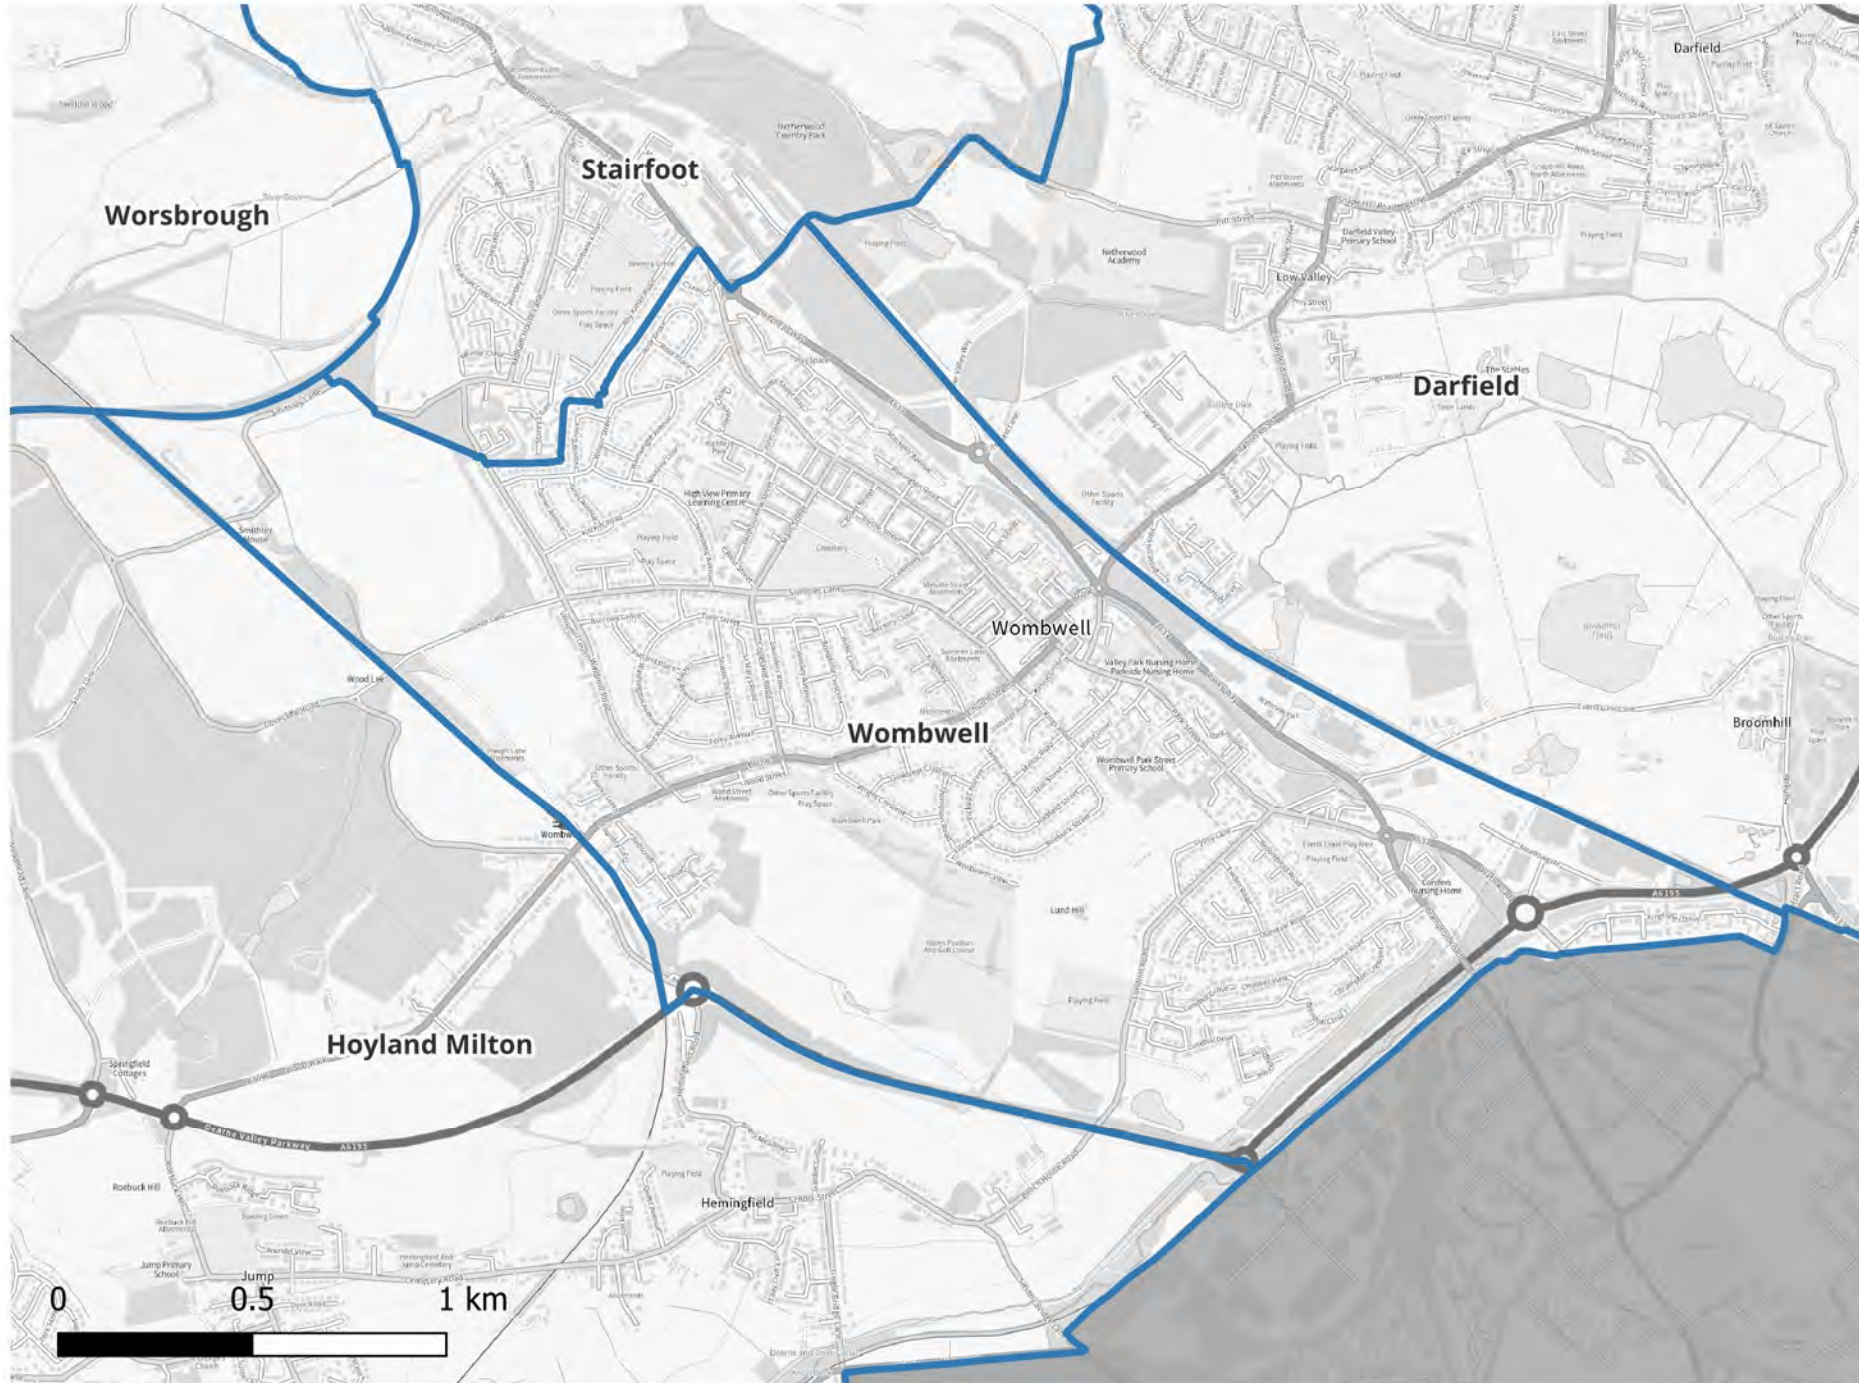

Barnsley Council Ward Boundary Review Draft Proposal 1- Stairfoot

Date: 02/01/2024
Scale: 1: 20566.

© Crown Copyright & Database Rights (2024).
AC0000851104.

Barnsley Council Ward Boundary Review Draft Proposal 1- Wombwell

Date: 02/01/2024
Scale: 1: 19468.

© Crown Copyright & Database Rights (2024).
AC000851104.

Barnsley Council Ward Boundary Review Draft Proposal 1- Worsbrough

Date: 02/01/2024
Scale: 1: 23148.

© Crown Copyright &
Database Rights (2024).
AC0000851104.