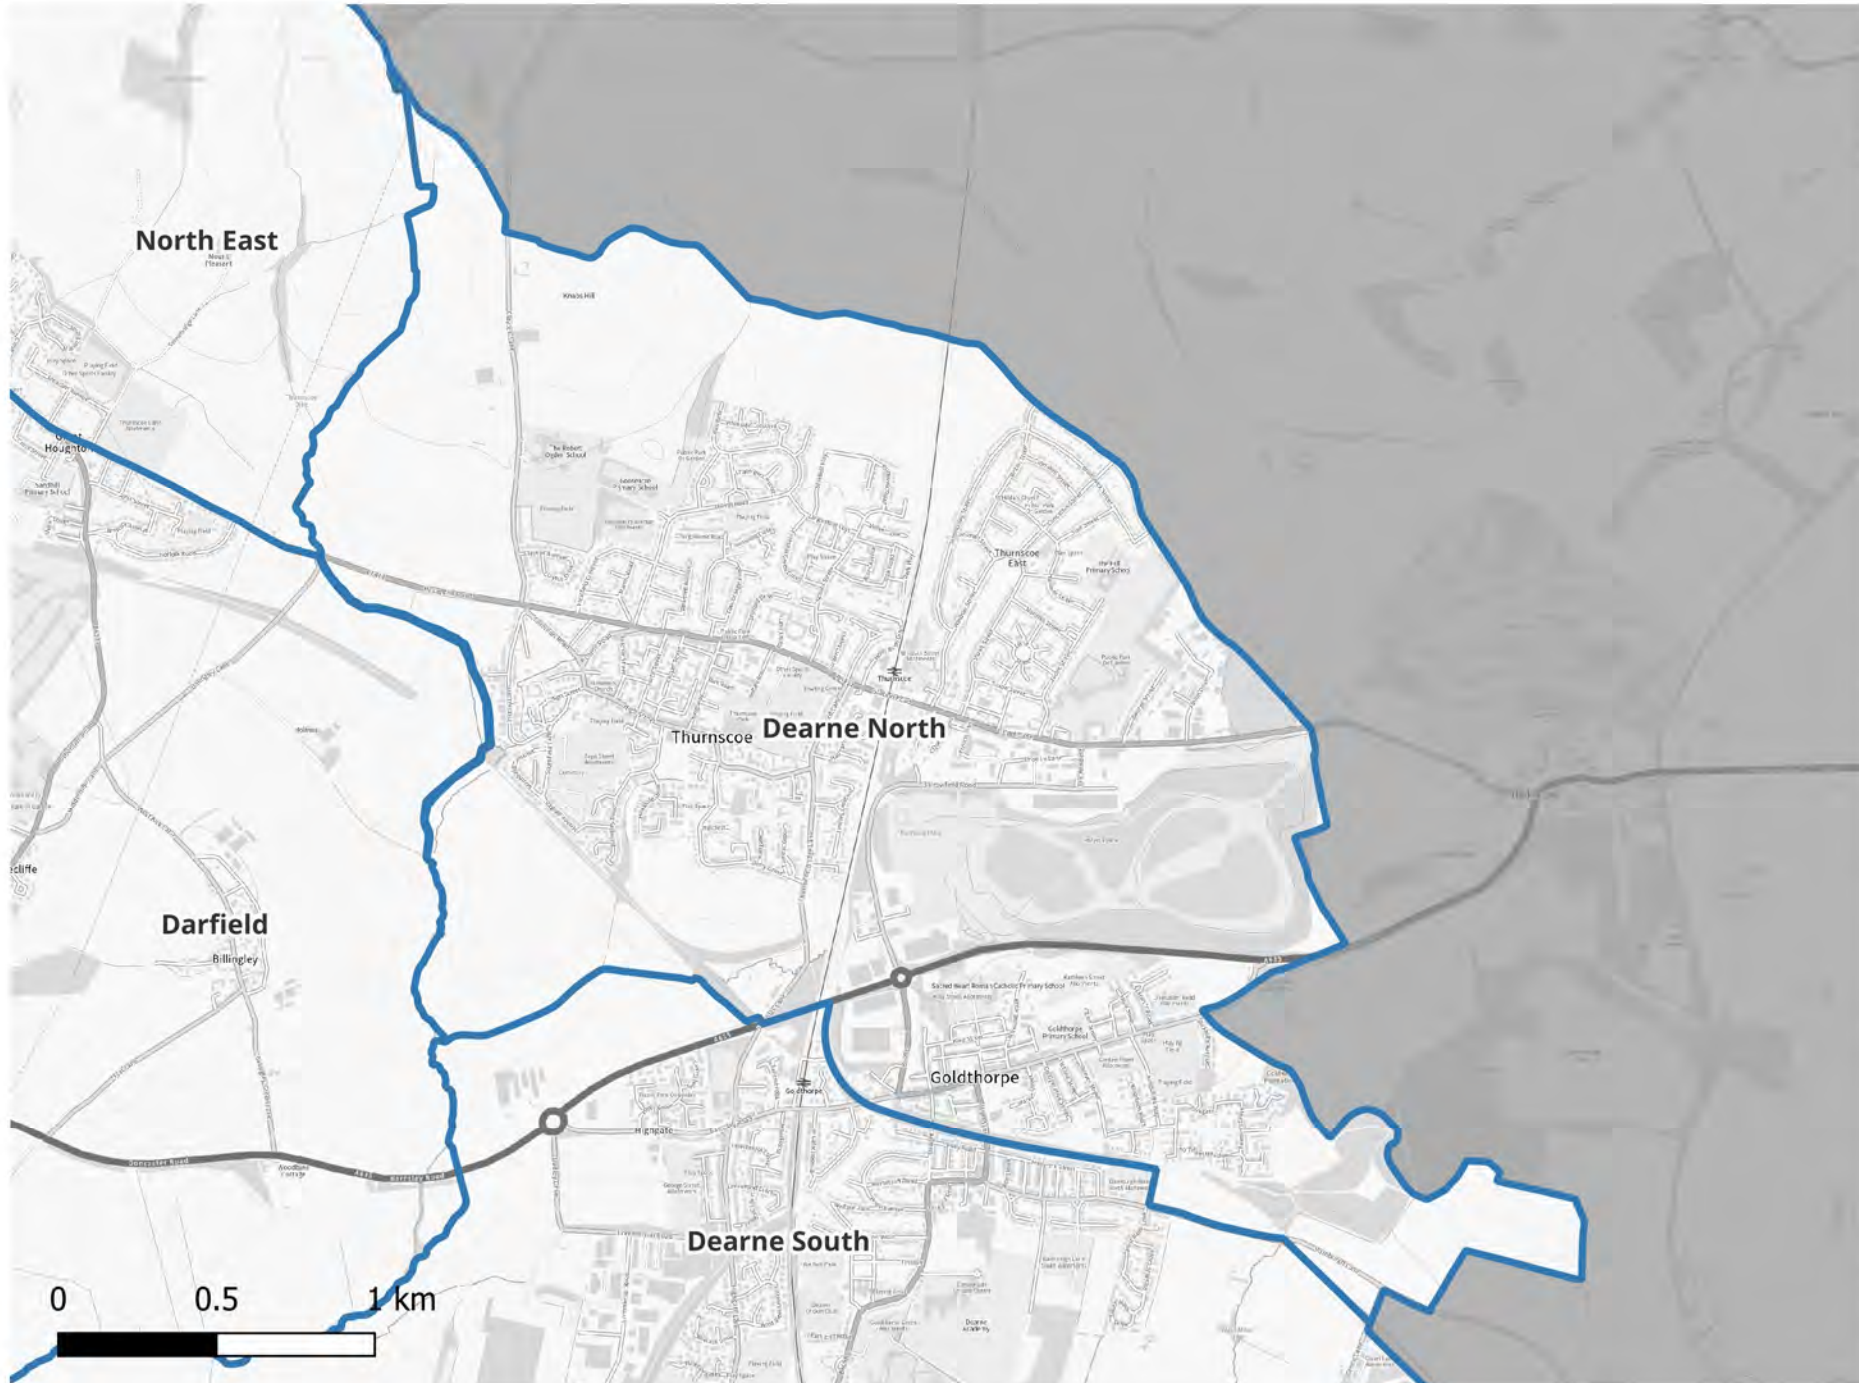

Date: 02/01/2024
Scale: 1: 34235.

© Crown Copyright & Database Rights (2024).
AC0000851104.

Barnsley Council Ward Boundary Review Draft Proposal 1- Dearne North

Date: 02/01/2024
Scale: 1: 23868.

© Crown Copyright &
Database Rights (2024).
AC0000851104.