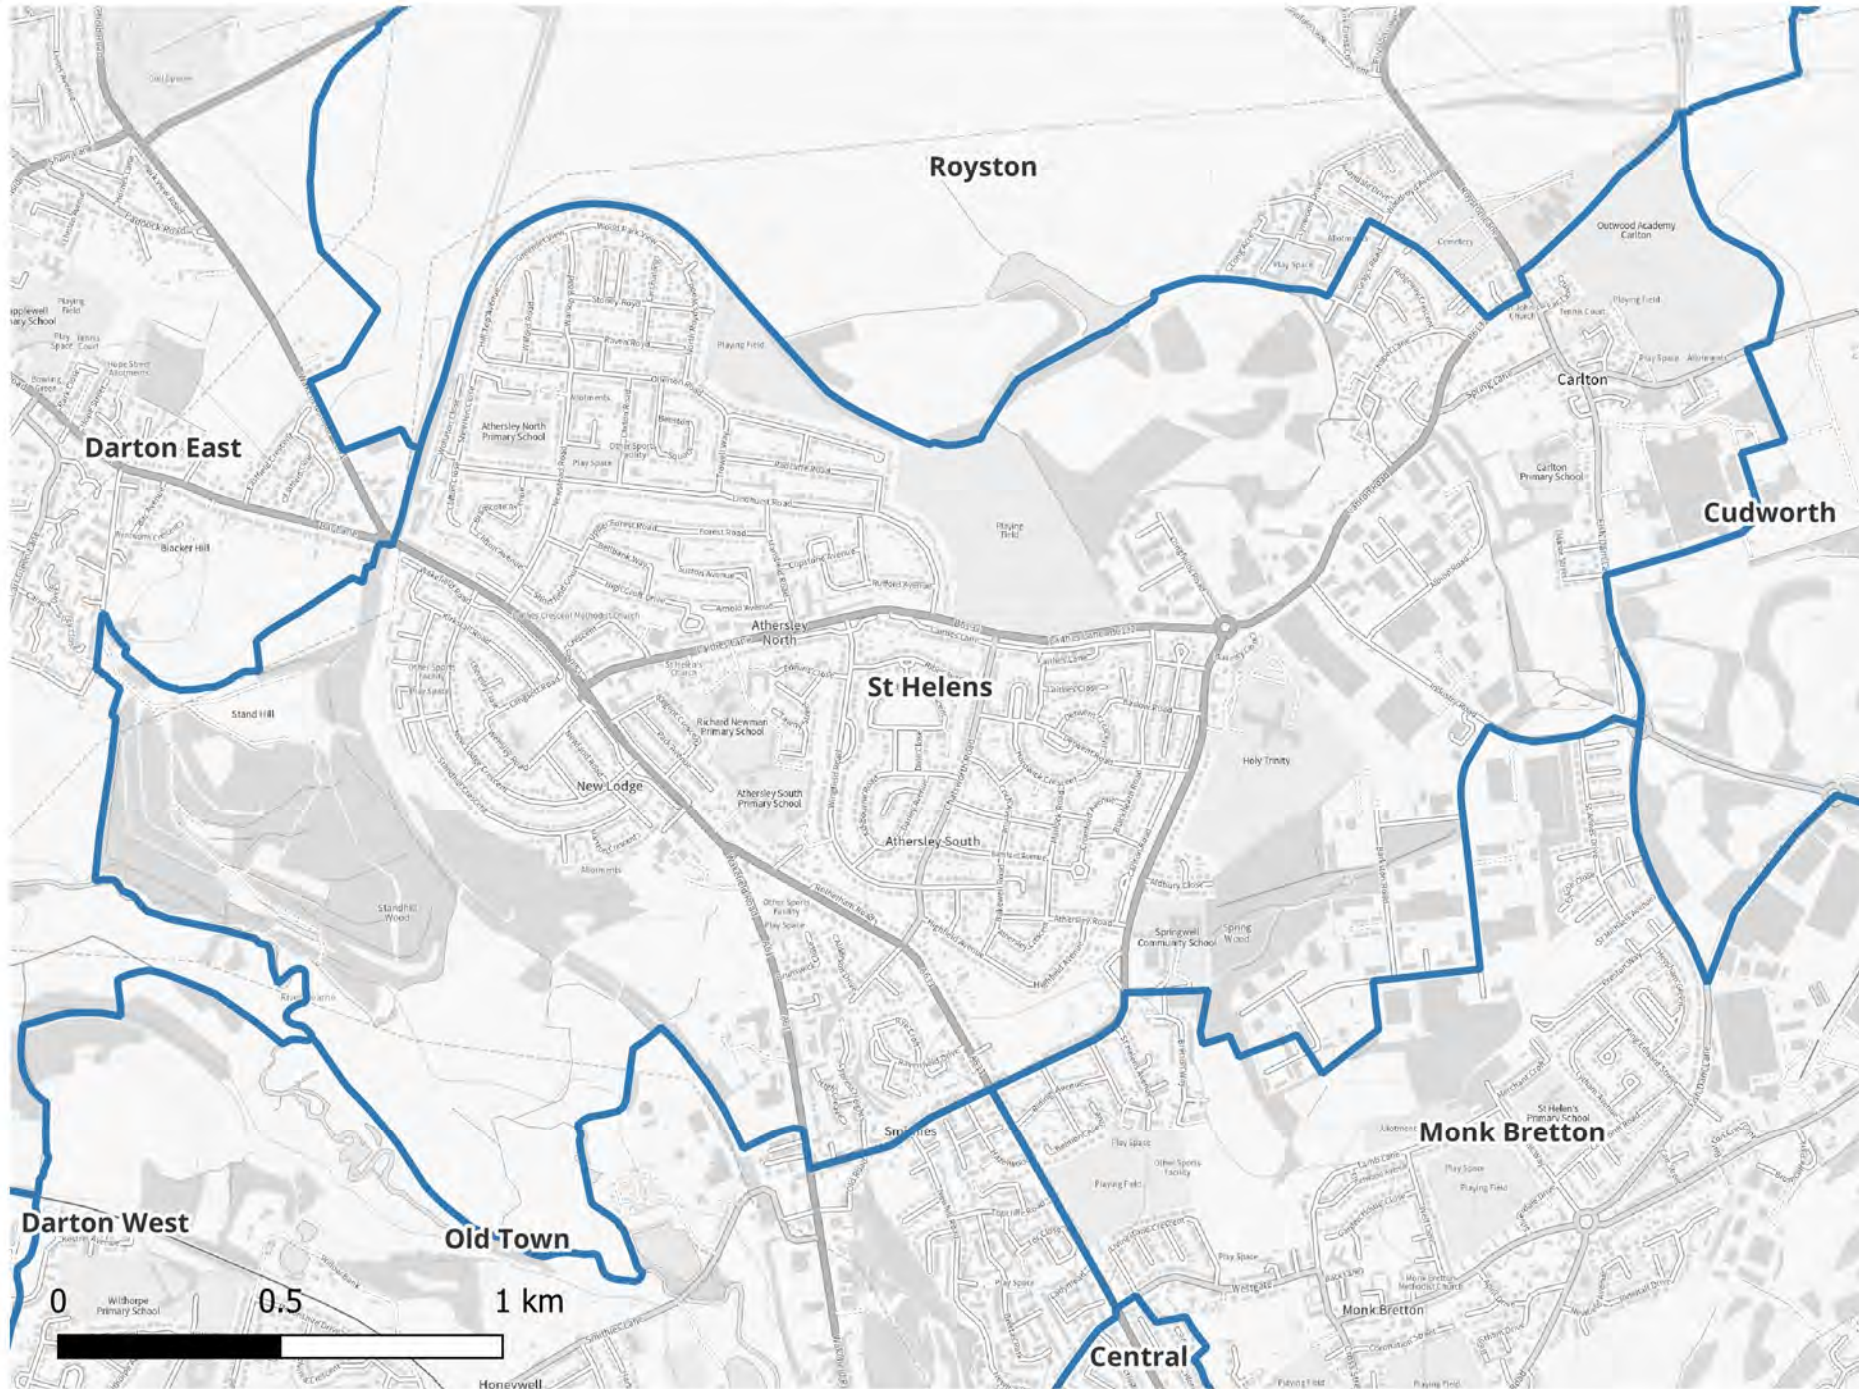

Barnsley Council Ward Boundary Review Draft Proposal 1- St Helens

Date: 02/01/2024
Scale: 1: 17002.

© Crown Copyright &
Database Rights (2024).
AC0000851104.