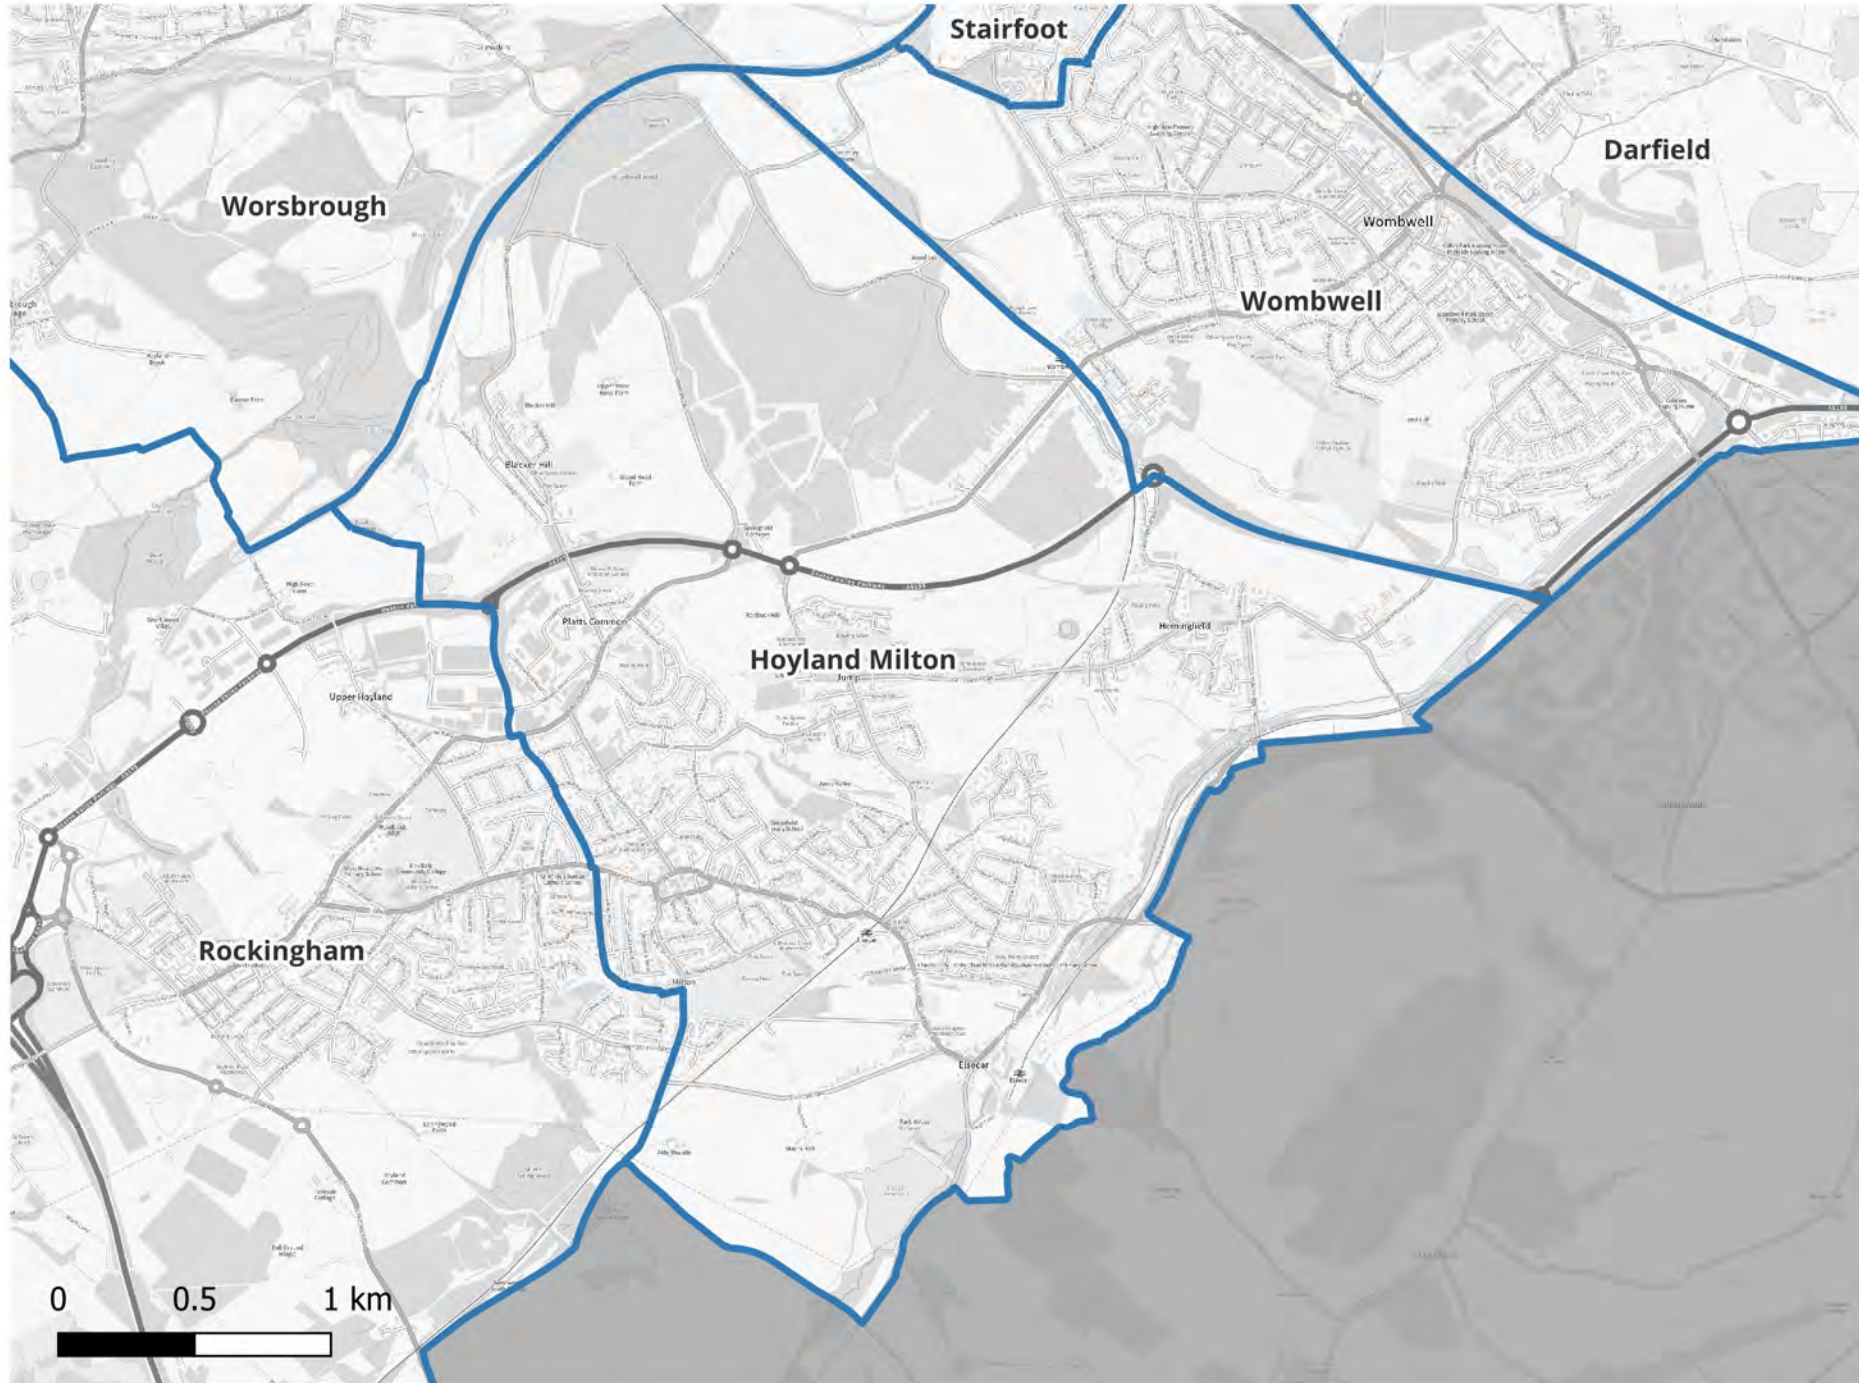

Barnsley Council Ward Boundary Review Draft Proposal 1- Hoyland Milton

Date: 02/01/2024
Scale: 1: 27707.

© Crown Copyright &
Database Rights (2024).
AC0000851104.