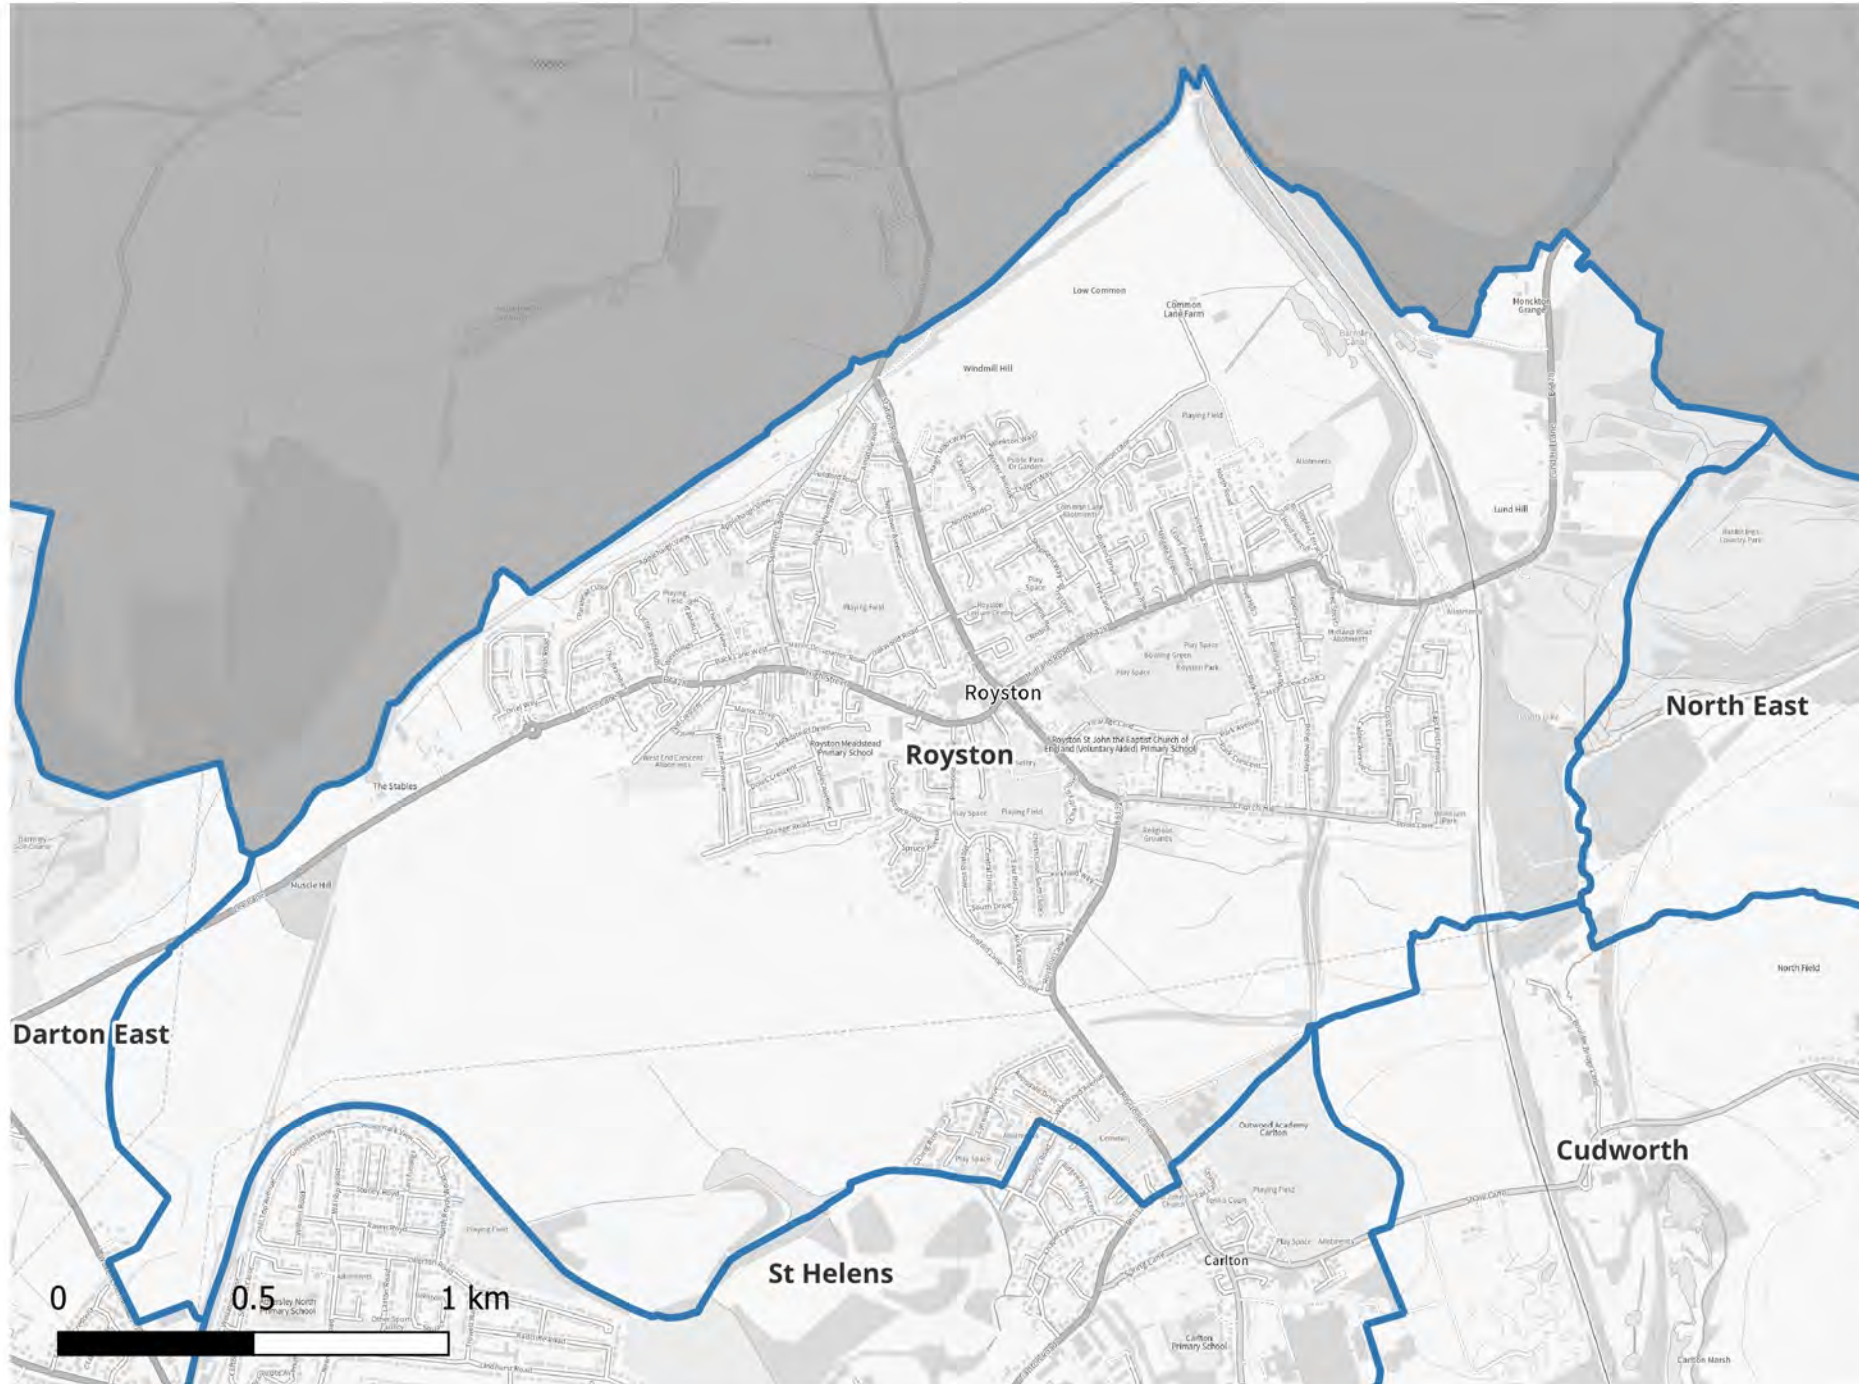

Barnsley Council Ward Boundary Review Draft Proposal 1- Rockingham

Date: 02/01/2024
Scale: 1: 32039.

© Crown Copyright & Database Rights (2024).
AC000851104.

Barnsley Council Ward Boundary Review Draft Proposal 1- Royston